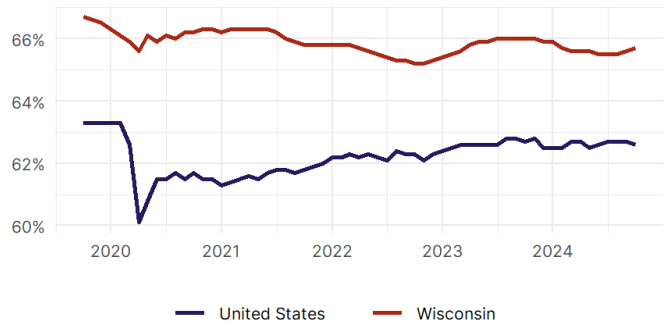

Wisconsin Labor Force Participation Rate

Source: Bureau of Labor Statistics, data is seasonally adjusted

Read the full release (<https://www.jec.senate.gov/public/index.cfm/republicans/wi/>)