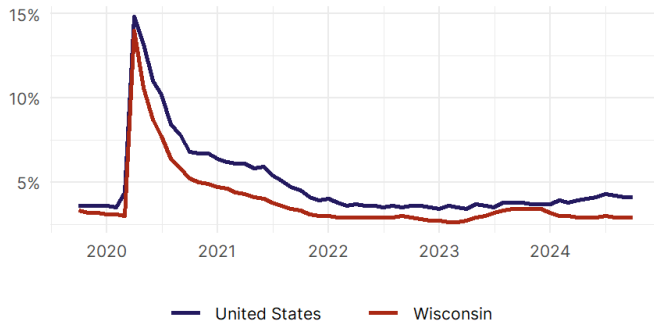

Wisconsin Employment Snapshot

- In October, **Wisconsin added 1,400 net payroll jobs** and the **unemployment rate remained unchanged at 2.9 percent.** In the prior month, Wisconsin lost 6,400 net payroll jobs.
- Over the past 12 months, **Wisconsin added 27,400 net payroll jobs** and the **unemployment rate fell by 0.5 percentage points from 3.4 percent.**
- Nationally, nonfarm payrolls **rose by 12,000 in October, or 0 percent.** Wisconsin **is tied for 37th** in the nation for percentage gain in nonfarm payroll employment over the past 12 months.
- In October, **Wisconsin's private sector added 2,000 net private payroll jobs**, and over the past 12 months it added 21,100 private payroll jobs. In the prior month, Wisconsin added 3,400 net private payroll jobs.
- In October, employment in Wisconsin **rose by 8,467**, and over the past 12 months it rose by 23,859.
- **Wisconsin's labor force participation rate rose to 65.7 percent** in October from 65.6 percent and **is tied for 12th** in the nation. In the past 12 months, the labor force participation rate has fallen by 0.3 percentage points.

Wisconsin Unemployment Rate

Source: Bureau of Labor Statistics, data is seasonally adjusted