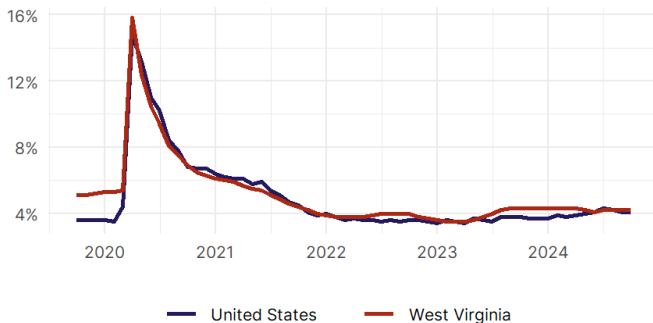

West Virginia Employment Snapshot

- In October, **West Virginia lost 1,200 net payroll jobs** and the **unemployment rate remained unchanged at 4.2 percent.** In the prior month, West Virginia lost 100 net payroll jobs.
- Over the past 12 months, **West Virginia added 3,600 net payroll jobs** and the **unemployment rate fell by 0.1 percentage point from 4.3 percent.**
- Nationally, nonfarm payrolls **rose by 12,000 in October, or 0 percent.** West Virginia **is tied for 47th** in the nation for percentage gain in nonfarm payroll employment over the past 12 months.
- In October, **West Virginia's private sector lost 1,300 net private payroll jobs**, and over the past 12 months it added 3,600 private payroll jobs. In the prior month, West Virginia remained unchanged with 0 net private payroll jobs.
- In October, employment in West Virginia **fell by 679**, and over the past 12 months it fell by 2,197.
- **West Virginia's labor force participation rate fell to 55 percent** in October from 55.1 percent and **ranks 50th** in the nation. In the past 12 months, the labor force participation rate has fallen by 0.2 percentage points.

West Virginia Unemployment Rate

Source: Bureau of Labor Statistics, data is seasonally adjusted