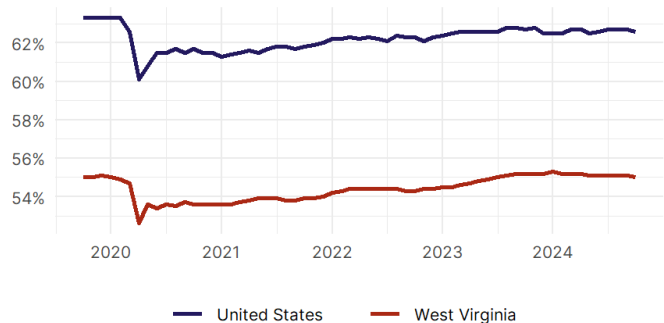

West Virginia Labor Force Participation Rate

Source: Bureau of Labor Statistics, data is seasonally adjusted