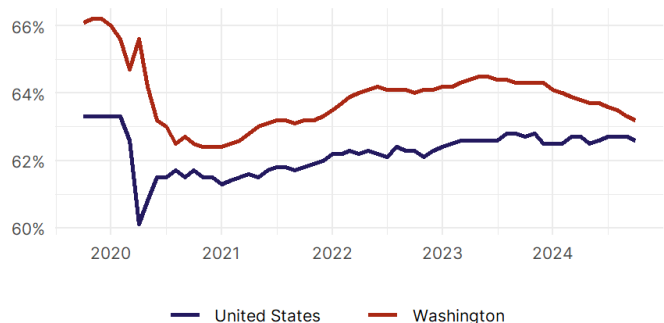

Source: Bureau of Labor Statistics, data is seasonally adjusted

Washington Labor Force Participation Rate