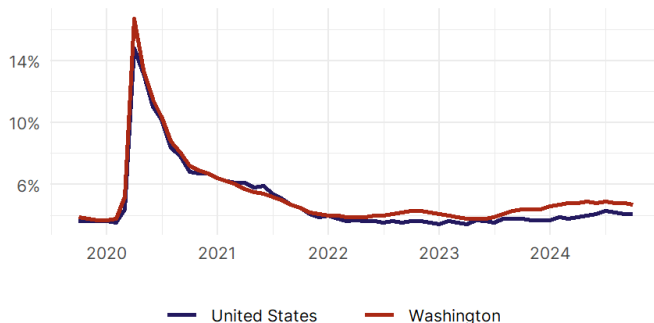

Washington Employment Snapshot

- In October, **Washington lost 35,900 net payroll jobs** and the **unemployment rate fell by 0.1 percentage point to 4.7 percent.** In the prior month, Washington lost 2,800 net payroll jobs.
- Over the past 12 months, **Washington added 13,400 net payroll jobs** and the **unemployment rate rose by 0.3 percentage points from 4.4 percent.**
- Nationally, nonfarm payrolls **rose by 12,000 in October, or 0 percent.** Washington **is tied for 50th** in the nation for percentage gain in nonfarm payroll employment over the past 12 months.
- In October, **Washington's private sector lost 38,300 net private payroll jobs**, and over the past 12 months it lost 300 private payroll jobs. In the prior month, Washington lost 4,000 net private payroll jobs.
- In October, employment in Washington **fell by 4,725**, and over the past 12 months it fell by 49,718.
- **Washington's labor force participation rate fell to 63.2 percent** in October from 63.3 percent and **is tied for 24th** in the nation. In the past 12 months, the labor force participation rate has fallen by 1.1 percentage points.

Washington Unemployment Rate