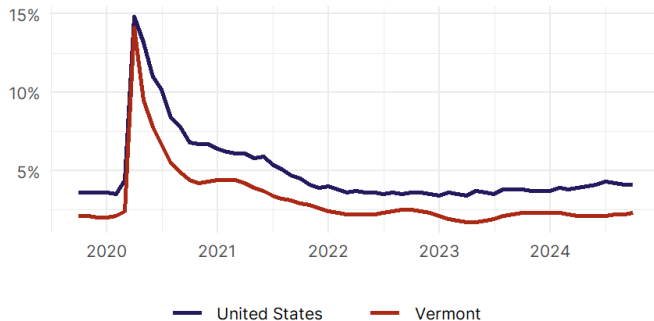

Vermont Employment Snapshot

- In October, **Vermont added 700 net payroll jobs** and the **unemployment rate rose by 0.1 percentage point to 2.3 percent.** In the prior month, Vermont added 200 net payroll jobs.
- Over the past 12 months, **Vermont added 7,600 net payroll jobs** and the **unemployment rate remained unchanged.**
- Nationally, nonfarm payrolls **rose by 12,000 in October, or 0 percent.** Vermont **is tied for 4th** in the nation for percentage gain in nonfarm payroll employment over the past 12 months.
- In October, **Vermont's private sector added 400 net private payroll jobs**, and over the past 12 months it added 6,000 private payroll jobs. In the prior month, Vermont lost 100 net private payroll jobs.
- In October, employment in Vermont **fell by 344**, and over the past 12 months it rose by 4,737.
- **Vermont's labor force participation rate fell to 65.6 percent** in October from 65.7 percent and **is tied for 14th** in the nation. In the past 12 months, the labor force participation rate has risen by 0.6 percentage points.

Vermont
Unemployment Rate

Source: Bureau of Labor Statistics, data is seasonally adjusted