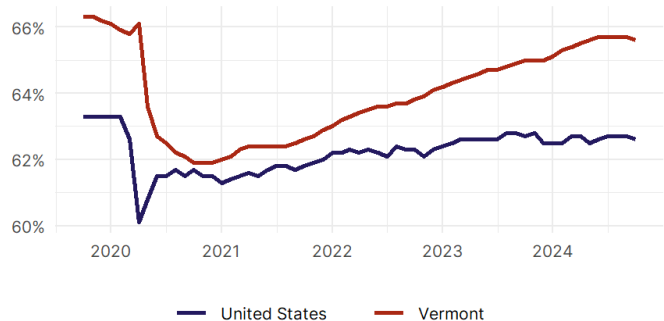

Vermont
Labor Force Participation Rate

Source: Bureau of Labor Statistics, data is seasonally adjusted

Read the full release (<https://www.jec.senate.gov/public/index.cfm/republicans/vt/>)