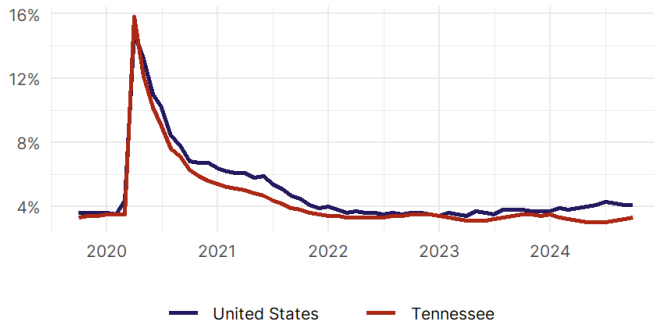

Tennessee Employment Snapshot

- In October, **Tennessee added 2,600 net payroll jobs** and the **unemployment rate rose by 0.1 percentage point to 3.3 percent.** In the prior month, Tennessee added 4,900 net payroll jobs.
- Over the past 12 months, **Tennessee added 45,200 net payroll jobs** and the **unemployment rate fell by 0.2 percentage points from 3.5 percent.**
- Nationally, nonfarm payrolls **rose by 12,000 in October, or 0 percent.** Tennessee **is tied for 23rd** in the nation for percentage gain in nonfarm payroll employment over the past 12 months.
- In October, **Tennessee's private sector added 1,300 net private payroll jobs**, and over the past 12 months it added 40,300 private payroll jobs. In the prior month, Tennessee added 3,600 net private payroll jobs.
- In October, employment in Tennessee **fell by 2,161**, and over the past 12 months it rose by 35,513.
- **Tennessee's labor force participation rate remained steady at 59.4 percent** in October and **ranks 41st** in the nation. In the past 12 months, the labor force participation rate has fallen by 0.2 percentage points.

Tennessee Unemployment Rate

Source: Bureau of Labor Statistics, data is seasonally adjusted