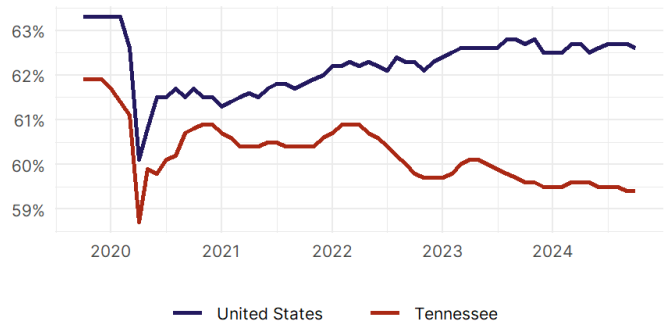

Tennessee Labor Force Participation Rate

Source: Bureau of Labor Statistics, data is seasonally adjusted

Read the full release (<https://www.jec.senate.gov/public/index.cfm/republicans/tn/>)