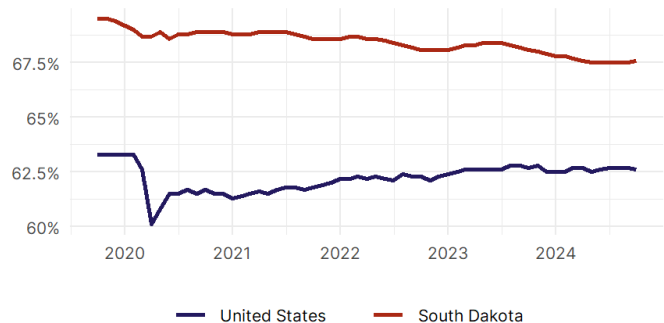

South Dakota
Labor Force Participation Rate

Source: Bureau of Labor Statistics, data is seasonally adjusted

Read the full release (<https://www.jec.senate.gov/public/index.cfm/republicans/sd/>)