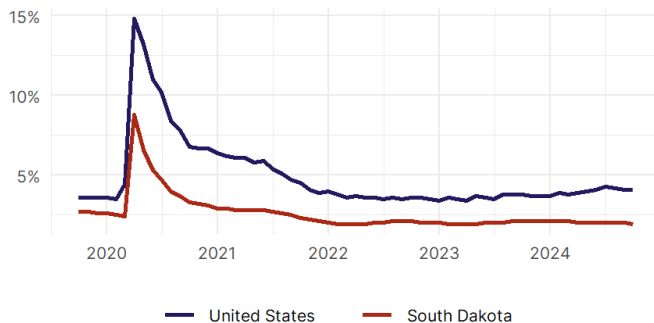

South Dakota Employment Snapshot

- In October, **South Dakota added 2,100 net payroll jobs** and the **unemployment rate fell by 0.1 percentage point to 1.9 percent.** In the prior month, South Dakota added 3,100 net payroll jobs.
- Over the past 12 months, **South Dakota added 3,700 net payroll jobs** and the **unemployment rate fell by 0.2 percentage points from 2.1 percent.**
- Nationally, nonfarm payrolls **rose by 12,000 in October, or 0 percent.** South Dakota **ranks 43rd** in the nation for percentage gain in nonfarm payroll employment over the past 12 months.
- In October, **South Dakota's private sector added 1,900 net private payroll jobs**, and over the past 12 months it added 2,100 private payroll jobs. In the prior month, South Dakota added 2,300 net private payroll jobs.
- In October, employment in South Dakota **rose by 1,354**, and over the past 12 months it rose by 4,110.
- **South Dakota's labor force participation rate rose to 67.6 percent** in October from 67.5 percent and **ranks 7th** in the nation. In the past 12 months, the labor force participation rate has fallen by 0.5 percentage points.

South Dakota
Unemployment Rate

Source: Bureau of Labor Statistics, data is seasonally adjusted