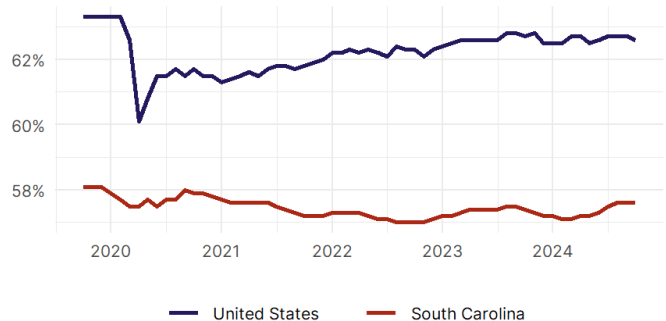

United States Employment Snapshot

- In October, among the 50 states and the District of Columbia **unemployment fell in 8, rose in 22, and remained unchanged in 21.**
- The highest unemployment rate was 5.7 percent in **District of Columbia and Nevada**, and the lowest was 1.9 percent in **South Dakota**. Nationally, the unemployment rate remained unchanged in October.
- In October, **payroll jobs rose in 21 states and fell in 30.** The largest payroll job percent increase was 0.4 percent in **Idaho**. The largest payroll job percent decline was 1 percent in **Washington**.

South Carolina Employment Snapshot

- In October, **South Carolina lost 3,500 net payroll jobs** and the **unemployment rate rose by 0.2 percentage point to 4.7 percent.** In the prior month, South Carolina added 3,600 net payroll jobs.
- Over the past 12 months, **South Carolina added 61,800 net payroll jobs** and the **unemployment rate rose by 1.7 percentage points from 3 percent.**
- Nationally, nonfarm payrolls **rose by 12,000 in October, or 0 percent.** South Carolina **is tied for 2nd** in the nation for percentage gain in nonfarm payroll employment over the past 12 months.
- In October, **South Carolina's private sector lost 3,500 net private payroll jobs**, and over the past 12 months it added 51,100 private payroll jobs. In the prior month, South Carolina added 2,900 net private payroll jobs.
- In October, employment in South Carolina **fell by 111**, and over the past 12 months it rose by 16,971.
- **South Carolina's labor force participation rate remained steady at 57.6 percent** in October and **is tied for 47th** in the nation. In the past 12 months, the labor force participation rate has risen by 0.2 percentage points.

South Carolina Unemployment Rate

Source: Bureau of Labor Statistics, data is seasonally adjusted

South Carolina Labor Force Participation Rate

Source: Bureau of Labor Statistics, data is seasonally adjusted