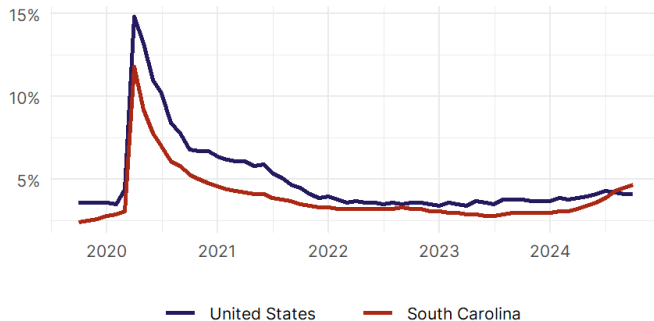

South Carolina Employment Snapshot

- In October, **South Carolina lost 3,500 net payroll jobs** and the **unemployment rate rose by 0.2 percentage point to 4.7 percent.** In the prior month, South Carolina added 3,600 net payroll jobs.
- Over the past 12 months, **South Carolina added 61,800 net payroll jobs** and the **unemployment rate rose by 1.7 percentage points from 3 percent.**
- Nationally, nonfarm payrolls **rose by 12,000 in October, or 0 percent.** South Carolina **is tied for 2nd** in the nation for percentage gain in nonfarm payroll employment over the past 12 months.
- In October, **South Carolina's private sector lost 3,500 net private payroll jobs**, and over the past 12 months it added 51,100 private payroll jobs. In the prior month, South Carolina added 2,900 net private payroll jobs.
- In October, employment in South Carolina **fell by 111**, and over the past 12 months it rose by 16,971.
- **South Carolina's labor force participation rate remained steady at 57.6 percent** in October and **is tied for 47th** in the nation. In the past 12 months, the labor force participation rate has risen by 0.2 percentage points.

South Carolina Unemployment Rate

Source: Bureau of Labor Statistics, data is seasonally adjusted