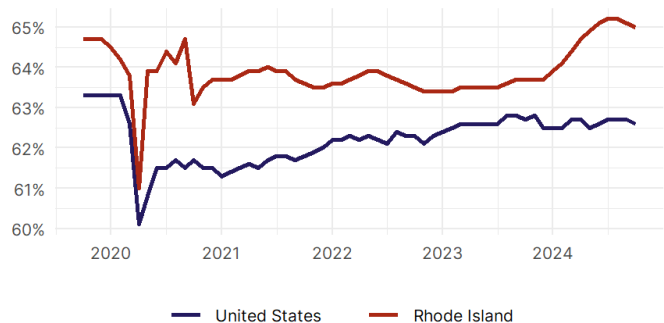

Rhode Island Labor Force Participation Rate

Source: Bureau of Labor Statistics, data is seasonally adjusted

Read the full release (<https://www.jec.senate.gov/public/index.cfm/republicans/ri/>)