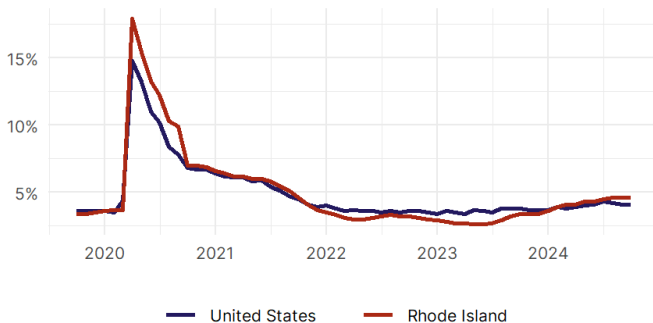

Rhode Island Employment Snapshot

- In October, **Rhode Island added 400 net payroll jobs** and the **unemployment rate remained unchanged at 4.6 percent.** In the prior month, Rhode Island added 3,400 net payroll jobs.
- Over the past 12 months, **Rhode Island added 9,000 net payroll jobs** and the **unemployment rate rose by 1.2 percentage points from 3.4 percent.**
- Nationally, nonfarm payrolls **rose by 12,000 in October, or 0 percent.** Rhode Island **ranks 13th** in the nation for percentage gain in nonfarm payroll employment over the past 12 months.
- In October, **Rhode Island's private sector added 900 net private payroll jobs**, and over the past 12 months it added 7,500 private payroll jobs. In the prior month, Rhode Island added 2,700 net private payroll jobs.
- In October, employment in Rhode Island **fell by 802**, and over the past 12 months it rose by 6,762.
- **Rhode Island's labor force participation rate fell to 65 percent** in October from 65.1 percent and **is tied for 17th** in the nation. In the past 12 months, the labor force participation rate has risen by 1.3 percentage points.

Rhode Island Unemployment Rate

Source: Bureau of Labor Statistics, data is seasonally adjusted