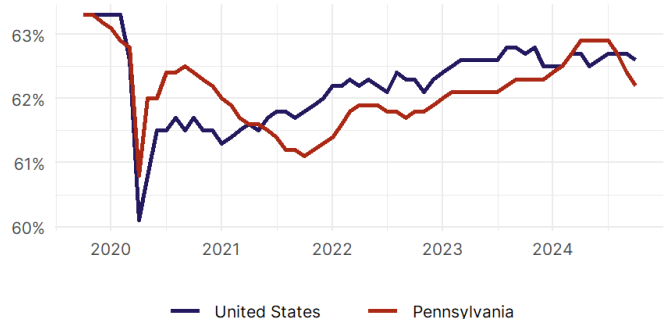

Pennsylvania Labor Force Participation Rate

Source: Bureau of Labor Statistics, data is seasonally adjusted

Read the full release (<https://www.jec.senate.gov/public/index.cfm/republicans/pa/>)