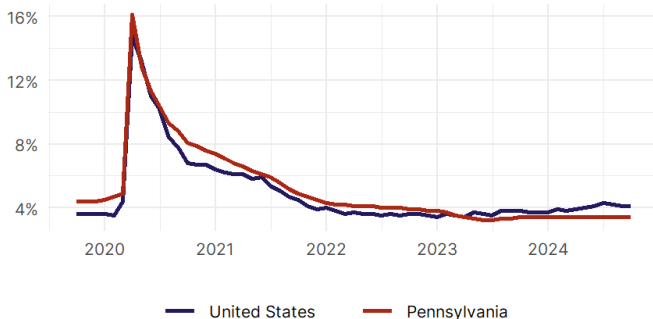

Pennsylvania Employment Snapshot

- In October, **Pennsylvania lost 1,400 net payroll jobs** and the **unemployment rate remained unchanged at 3.4 percent.** In the prior month, Pennsylvania added 7,900 net payroll jobs.
- Over the past 12 months, **Pennsylvania added 97,800 net payroll jobs** and the **unemployment rate remained unchanged.**
- Nationally, nonfarm payrolls **rose by 12,000 in October, or 0 percent.** Pennsylvania **is tied for 14th** in the nation for percentage gain in nonfarm payroll employment over the past 12 months.
- In October, **Pennsylvania's private sector lost 2,000 net private payroll jobs**, and over the past 12 months it added 91,000 private payroll jobs. In the prior month, Pennsylvania added 8,400 net private payroll jobs.
- In October, employment in Pennsylvania **fell by 26,170**, and over the past 12 months it fell by 8,833.
- **Pennsylvania's labor force participation rate fell to 62.2 percent** in October from 62.4 percent and **is tied for 32nd** in the nation. In the past 12 months, the labor force participation rate has fallen by 0.1 percentage points.

Pennsylvania Unemployment Rate

Source: Bureau of Labor Statistics, data is seasonally adjusted