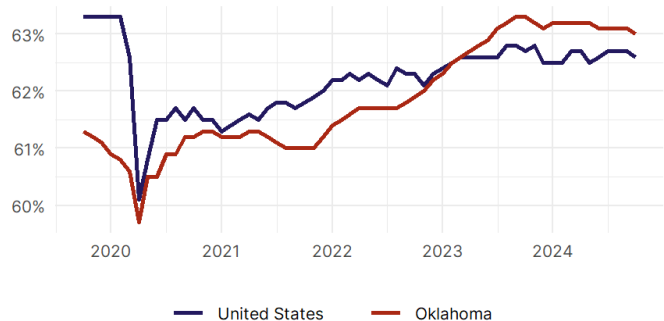

Oklahoma Labor Force Participation Rate

Source: Bureau of Labor Statistics, data is seasonally adjusted

Read the full release (<https://www.jec.senate.gov/public/index.cfm/republicans/ok/>)