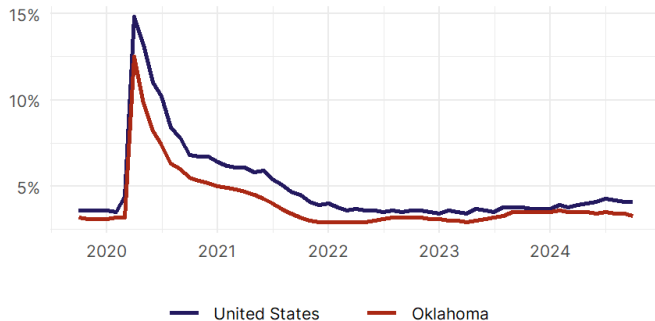

Oklahoma Employment Snapshot

- In October, **Oklahoma added 1,600 net payroll jobs** and the **unemployment rate fell by 0.1 percentage point to 3.3 percent.** In the prior month, Oklahoma added 5,100 net payroll jobs.
- Over the past 12 months, **Oklahoma added 28,500 net payroll jobs** and the **unemployment rate fell by 0.2 percentage points from 3.5 percent.**
- Nationally, nonfarm payrolls **rose by 12,000 in October, or 0 percent.** Oklahoma **is tied for 14th** in the nation for percentage gain in nonfarm payroll employment over the past 12 months.
- In October, **Oklahoma's private sector added 2,200 net private payroll jobs**, and over the past 12 months it added 22,100 private payroll jobs. In the prior month, Oklahoma added 3,400 net private payroll jobs.
- In October, employment in Oklahoma **rose by 1,441**, and over the past 12 months it rose by 20,214.
- **Oklahoma's labor force participation rate fell to 63 percent** in October from 63.1 percent and **is tied for 27th** in the nation. In the past 12 months, the labor force participation rate has fallen by 0.3 percentage points.

Oklahoma Unemployment Rate

Source: Bureau of Labor Statistics, data is seasonally adjusted