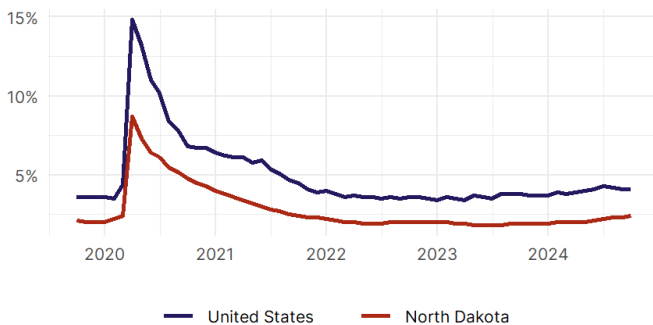

North Dakota Employment Snapshot

- In October, **North Dakota lost 500 net payroll jobs** and the **unemployment rate rose by 0.1 percentage point to 2.4 percent.** In the prior month, North Dakota added 1,500 net payroll jobs.
- Over the past 12 months, **North Dakota added 6,900 net payroll jobs** and the **unemployment rate rose by 0.5 percentage points from 1.9 percent.**
- Nationally, nonfarm payrolls **rose by 12,000 in October, or 0 percent.** North Dakota **is tied for 14th** in the nation for percentage gain in nonfarm payroll employment over the past 12 months.
- In October, **North Dakota's private sector lost 1,400 net private payroll jobs**, and over the past 12 months it added 2,200 private payroll jobs. In the prior month, North Dakota remained unchanged with 0 net private payroll jobs.
- In October, employment in North Dakota **rose by 127**, and over the past 12 months it rose by 583.
- **North Dakota's labor force participation rate remained steady at 68.8 percent** in October and **ranks 2nd** in the nation. In the past 12 months, the labor force participation rate has fallen by 0.2 percentage points.

North Dakota Unemployment Rate