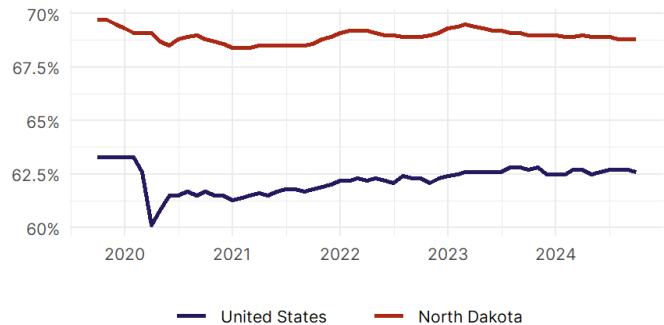

Source: Bureau of Labor Statistics, data is seasonally adjusted

North Dakota Labor Force Participation Rate