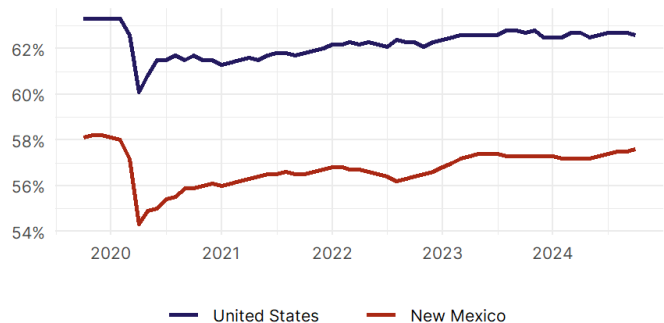

Source: Bureau of Labor Statistics, data is seasonally adjusted

New Mexico Labor Force Participation Rate