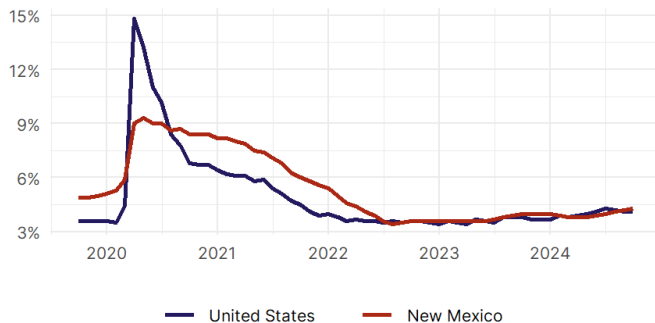

New Mexico Employment Snapshot

- In October, **New Mexico lost 300 net payroll jobs** and the **unemployment rate rose by 0.1 percentage point to 4.3 percent.** In the prior month, New Mexico added 1,900 net payroll jobs.
- Over the past 12 months, **New Mexico added 12,600 net payroll jobs** and the **unemployment rate rose by 0.3 percentage points from 4 percent.**
- Nationally, nonfarm payrolls **rose by 12,000 in October, or 0 percent.** New Mexico **is tied for 23rd** in the nation for percentage gain in nonfarm payroll employment over the past 12 months.
- In October, **New Mexico's private sector added 1,100 net private payroll jobs**, and over the past 12 months it added 9,700 private payroll jobs. In the prior month, New Mexico added 200 net private payroll jobs.
- In October, employment in New Mexico **rose by 584**, and over the past 12 months it rose by 7,633.
- **New Mexico's labor force participation rate rose to 57.6 percent** in October from 57.5 percent and **is tied for 47th** in the nation. In the past 12 months, the labor force participation rate has risen by 0.3 percentage points.

New Mexico Unemployment Rate