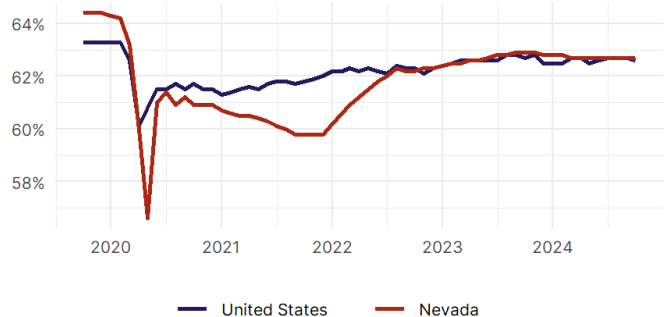

Nevada Labor Force Participation Rate

Source: Bureau of Labor Statistics, data is seasonally adjusted

Read the full release (<https://www.jec.senate.gov/public/index.cfm/republicans/nv/>)