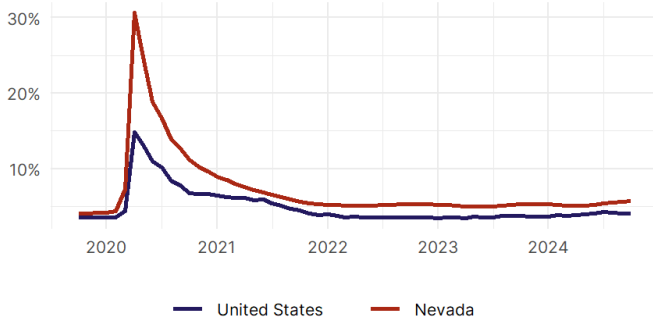

Nevada Employment Snapshot

- In October, **Nevada lost 1,200 net payroll jobs** and the **unemployment rate rose by 0.1 percentage point to 5.7 percent.** In the prior month, Nevada lost 3,100 net payroll jobs.
- Over the past 12 months, **Nevada added 20,000 net payroll jobs** and the **unemployment rate rose by 0.4 percentage points from 5.3 percent.**
- Nationally, nonfarm payrolls **rose by 12,000 in October, or 0 percent.** Nevada **is tied for 28th** in the nation for percentage gain in nonfarm payroll employment over the past 12 months.
- In October, **Nevada's private sector lost 1,400 net private payroll jobs**, and over the past 12 months it added 16,000 private payroll jobs. In the prior month, Nevada lost 2,300 net private payroll jobs.
- In October, employment in Nevada **rose by 652**, and over the past 12 months it rose by 3,474.
- **Nevada's labor force participation rate remained steady at 62.7 percent** in October and **ranks 30th** in the nation. In the past 12 months, the labor force participation rate has fallen by 0.2 percentage points.

Nevada Unemployment Rate

Source: Bureau of Labor Statistics, data is seasonally adjusted