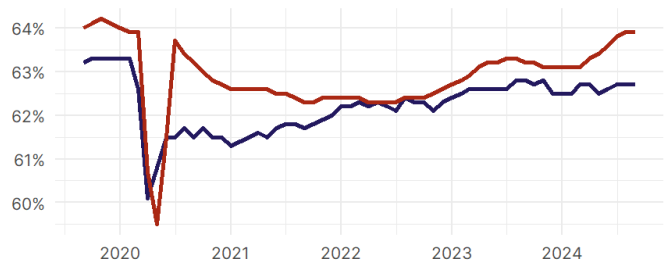

- In September, among the 50 states and the District of Columbia **unemployment fell in 3, rose in 16, and remained unchanged in 32.**
- The highest unemployment rate was 5.7 percent in **District of Columbia**, and the lowest was 2 percent in **South Dakota**. Nationally, the unemployment rate fell by 0.1 percentage point to 4.1 percent.
- In September, **payroll jobs rose in 42 states and fell in 8.** The largest payroll job percent increase was 0.7 percent in **Idaho**. The largest payroll job percent decline was 0.3 percent in **Iowa**.

Missouri Employment Snapshot

- In September, **Missouri lost 900 net payroll jobs** and the **unemployment rate remained unchanged at 3.9 percent.** In the prior month, Missouri added 6,800 net payroll jobs.
- Over the past 12 months, **Missouri added 86,500 net payroll jobs** and the **unemployment rate rose by 0.6 percentage points from 3.3 percent.**
- Nationally, nonfarm payrolls **rose by 254,000 in September, or 0.2 percent.** Missouri is **tied for 4th** in the nation for percentage gain in nonfarm payroll employment over the past 12 months.
- In September, **Missouri's private sector lost 1,300 net private payroll jobs**, and over the past 12 months it added 73,500 private payroll jobs. In the prior month, Missouri added 4,700 net private payroll jobs.
- In September, employment in Missouri **rose by 2,131**, and over the past 12 months it rose by 31,420.
- **Missouri's labor force participation rate remained steady at 63.9 percent** in September and **ranks 22nd** in the nation. In the past 12 months, the labor force participation rate has risen by 0.7 percentage points.

Missouri
Unemployment Rate

United States Missouri

Source: Bureau of Labor Statistics, data is seasonally adjusted

Missouri
Labor Force Participation Rate

United States Missouri

Source: Bureau of Labor Statistics, data is seasonally adjusted