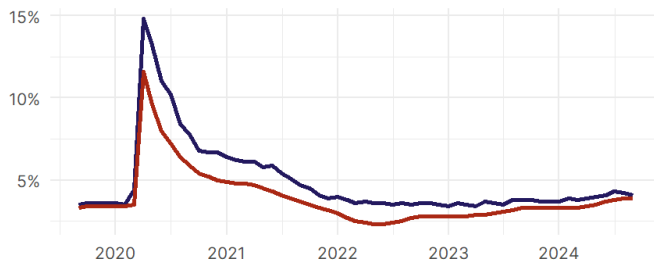

Missouri Employment Snapshot

- In September, **Missouri lost 900 net payroll jobs** and the **unemployment rate remained unchanged at 3.9 percent.** In the prior month, Missouri added 6,800 net payroll jobs.
- Over the past 12 months, **Missouri added 86,500 net payroll jobs** and the **unemployment rate rose by 0.6 percentage points from 3.3 percent.**
- Nationally, nonfarm payrolls **rose by 254,000 in September, or 0.2 percent.** Missouri is **tied for 4th** in the nation for percentage gain in nonfarm payroll employment over the past 12 months.
- In September, **Missouri's private sector lost 1,300 net private payroll jobs**, and over the past 12 months it added 73,500 private payroll jobs. In the prior month, Missouri added 4,700 net private payroll jobs.
- In September, employment in Missouri **rose by 2,131**, and over the past 12 months it rose by 31,420.
- **Missouri's labor force participation rate remained steady at 63.9 percent** in September and **ranks 22nd** in the nation. In the past 12 months, the labor force participation rate has risen by 0.7 percentage points.

Missouri
Unemployment Rate