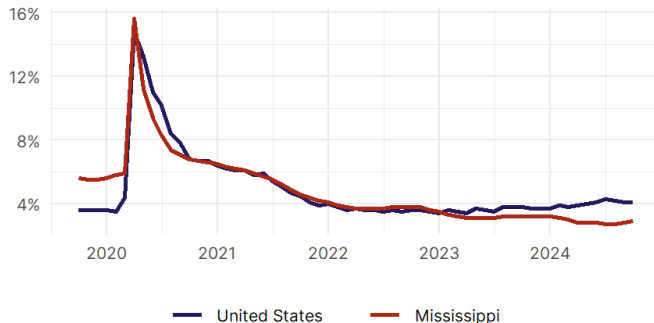

Mississippi Employment Snapshot

- In October, **Mississippi added 4,700 net payroll jobs** and the **unemployment rate rose by 0.1 percentage point to 2.9 percent.** In the prior month, Mississippi added 3,000 net payroll jobs.
- Over the past 12 months, **Mississippi added 13,000 net payroll jobs** and the **unemployment rate fell by 0.3 percentage points from 3.2 percent.**
- Nationally, nonfarm payrolls **rose by 12,000 in October, or 0 percent.** Mississippi **is tied for 33rd** in the nation for percentage gain in nonfarm payroll employment over the past 12 months.
- In October, **Mississippi's private sector added 4,500 net private payroll jobs**, and over the past 12 months it added 11,000 private payroll jobs. In the prior month, Mississippi added 2,900 net private payroll jobs.
- In October, employment in Mississippi **rose by 3,049**, and over the past 12 months it rose by 27,788.
- **Mississippi's labor force participation rate rose to 54.7 percent** in October from 54.5 percent and **ranks 51st** in the nation. In the past 12 months, the labor force participation rate has risen by 0.8 percentage points.

Mississippi Unemployment Rate