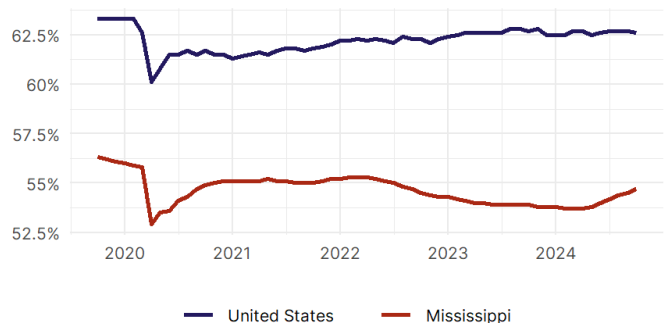

Source: Bureau of Labor Statistics, data is seasonally adjusted

Mississippi Labor Force Participation Rate