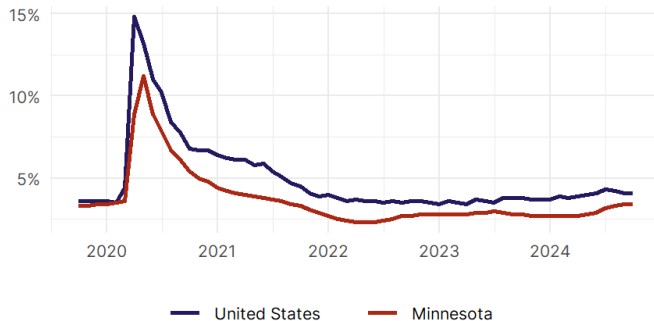

Minnesota Employment Snapshot

- In October, **Minnesota lost 1,000 net payroll jobs** and the **unemployment rate remained unchanged at 3.4 percent.** In the prior month, Minnesota added 7,400 net payroll jobs.
- Over the past 12 months, **Minnesota added 34,600 net payroll jobs** and the **unemployment rate rose by 0.6 percentage points from 2.8 percent.**
- Nationally, nonfarm payrolls **rose by 12,000 in October, or 0 percent.** Minnesota **is tied for 30th** in the nation for percentage gain in nonfarm payroll employment over the past 12 months.
- In October, **Minnesota's private sector lost 300 net private payroll jobs**, and over the past 12 months it added 16,200 private payroll jobs. In the prior month, Minnesota added 3,600 net private payroll jobs.
- In October, employment in Minnesota **rose by 2,750**, and over the past 12 months it fell by 19,588.
- **Minnesota's labor force participation rate remained steady at 67.7 percent** in October and **ranks 6th** in the nation. In the past 12 months, the labor force participation rate has fallen by 0.4 percentage points.

Minnesota Unemployment Rate

Source: Bureau of Labor Statistics, data is seasonally adjusted