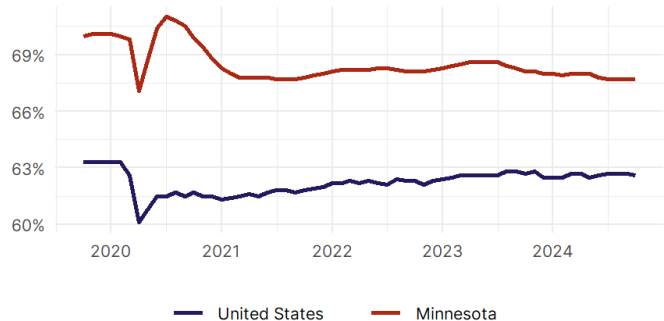

United States Employment Snapshot

- In October, among the 50 states and the District of Columbia **unemployment fell in 8, rose in 22, and remained unchanged in 21.**
- The highest unemployment rate was 5.7 percent in **District of Columbia and Nevada**, and the lowest was 1.9 percent in **South Dakota**. Nationally, the unemployment rate remained unchanged in October.
- In October, **payroll jobs rose in 21 states and fell in 30.** The largest payroll job percent increase was 0.4 percent in **Idaho**. The largest payroll job percent decline was 1 percent in **Washington**.

Minnesota Employment Snapshot

- In October, **Minnesota lost 1,000 net payroll jobs** and the **unemployment rate remained unchanged at 3.4 percent.** In the prior month, Minnesota added 7,400 net payroll jobs.
- Over the past 12 months, **Minnesota added 34,600 net payroll jobs** and the **unemployment rate rose by 0.6 percentage points from 2.8 percent.**
- Nationally, nonfarm payrolls **rose by 12,000 in October, or 0 percent.** Minnesota **is tied for 30th** in the nation for percentage gain in nonfarm payroll employment over the past 12 months.
- In October, **Minnesota's private sector lost 300 net private payroll jobs**, and over the past 12 months it added 16,200 private payroll jobs. In the prior month, Minnesota added 3,600 net private payroll jobs.
- In October, employment in Minnesota **rose by 2,750**, and over the past 12 months it fell by 19,588.
- **Minnesota's labor force participation rate remained steady at 67.7 percent** in October and **ranks 6th** in the nation. In the past 12 months, the labor force participation rate has fallen by 0.4 percentage points.

Minnesota Unemployment Rate

Source: Bureau of Labor Statistics, data is seasonally adjusted

Minnesota Labor Force Participation Rate

Source: Bureau of Labor Statistics, data is seasonally adjusted

Read the full release (<https://www.jec.senate.gov/public/index.cfm/republicans/mn/>)