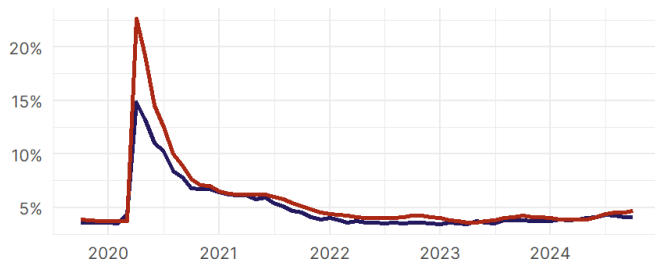

Michigan Employment Snapshot

- In October, **Michigan lost 700 net payroll jobs** and the **unemployment rate rose by 0.2 percentage point to 4.7 percent.** In the prior month, Michigan added 7,600 net payroll jobs.
- Over the past 12 months, **Michigan added 53,400 net payroll jobs** and the **unemployment rate rose by 0.5 percentage points from 4.2 percent.**
- Nationally, nonfarm payrolls **rose by 12,000 in October, or 0 percent.** Michigan **is tied for 30th** in the nation for percentage gain in nonfarm payroll employment over the past 12 months.
- In October, **Michigan's private sector lost 1,700 net private payroll jobs**, and over the past 12 months it added 34,300 private payroll jobs. In the prior month, Michigan added 6,500 net private payroll jobs.
- In October, employment in Michigan **fell by 9,227**, and over the past 12 months it fell by 19,857.
- **Michigan's labor force participation rate fell to 62.2 percent** in October from 62.3 percent and **is tied for 32nd** in the nation. In the past 12 months, the labor force participation rate has fallen by 0.1 percentage points.

Michigan
Unemployment Rate