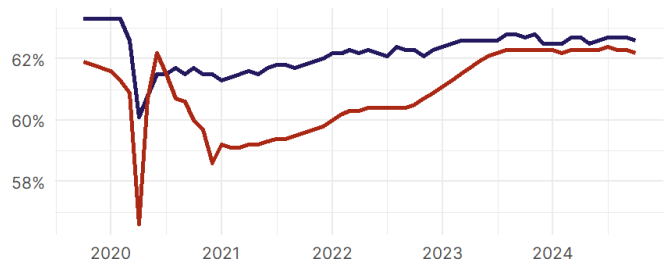

- In October, among the 50 states and the District of Columbia **unemployment fell in 8, rose in 22, and remained unchanged in 21.**
- The highest unemployment rate was 5.7 percent in **District of Columbia and Nevada**, and the lowest was 1.9 percent in **South Dakota**. Nationally, the unemployment rate remained unchanged in October.
- In October, **payroll jobs rose in 21 states and fell in 30.** The largest payroll job percent increase was 0.4 percent in **Idaho**. The largest payroll job percent decline was 1 percent in **Washington**.

Michigan Employment Snapshot

- In October, **Michigan lost 700 net payroll jobs** and the **unemployment rate rose by 0.2 percentage point to 4.7 percent.** In the prior month, Michigan added 7,600 net payroll jobs.
- Over the past 12 months, **Michigan added 53,400 net payroll jobs** and the **unemployment rate rose by 0.5 percentage points from 4.2 percent.**
- Nationally, nonfarm payrolls **rose by 12,000 in October, or 0 percent.** Michigan **is tied for 30th** in the nation for percentage gain in nonfarm payroll employment over the past 12 months.
- In October, **Michigan's private sector lost 1,700 net private payroll jobs**, and over the past 12 months it added 34,300 private payroll jobs. In the prior month, Michigan added 6,500 net private payroll jobs.
- In October, employment in Michigan **fell by 9,227**, and over the past 12 months it fell by 19,857.
- **Michigan's labor force participation rate fell to 62.2 percent** in October from 62.3 percent and **is tied for 32nd** in the nation. In the past 12 months, the labor force participation rate has fallen by 0.1 percentage points.

Michigan
Unemployment Rate

— United States — Michigan

Source: Bureau of Labor Statistics, data is seasonally adjusted

Michigan
Labor Force Participation Rate

— United States — Michigan

Source: Bureau of Labor Statistics, data is seasonally adjusted