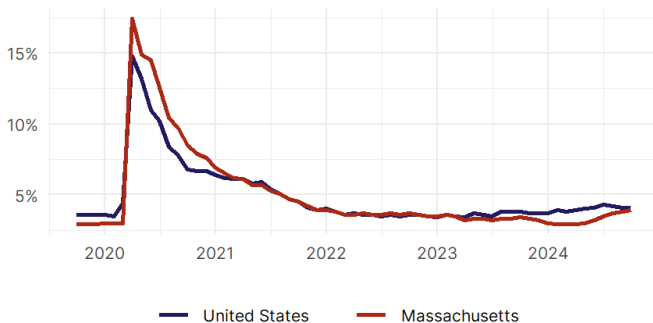

Massachusetts Employment Snapshot

- In October, **Massachusetts lost 200 net payroll jobs** and the **unemployment rate rose by 0.1 percentage point to 3.9 percent.** In the prior month, Massachusetts lost 1,800 net payroll jobs.
- Over the past 12 months, **Massachusetts added 32,900 net payroll jobs** and the **unemployment rate rose by 0.5 percentage points from 3.4 percent.**
- Nationally, nonfarm payrolls **rose by 12,000 in October, or 0 percent.** Massachusetts **is tied for 37th** in the nation for percentage gain in nonfarm payroll employment over the past 12 months.
- In October, **Massachusetts's private sector added 800 net private payroll jobs**, and over the past 12 months it added 27,100 private payroll jobs. In the prior month, Massachusetts added 5,600 net private payroll jobs.
- In October, employment in Massachusetts **rose by 249**, and over the past 12 months it rose by 75,882.
- **Massachusetts's labor force participation rate remained steady at 66.4 percent** in October and **is tied for 8th** in the nation. In the past 12 months, the labor force participation rate has risen by 1.4 percentage points.

Massachusetts Unemployment Rate