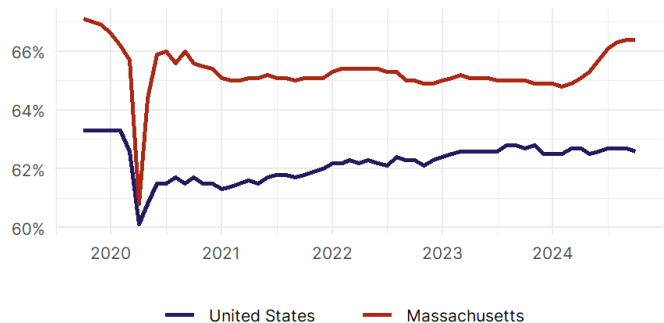

United States Employment Snapshot

- In October, among the 50 states and the District of Columbia **unemployment fell in 8, rose in 22, and remained unchanged in 21.**
- The highest unemployment rate was 5.7 percent in **District of Columbia and Nevada**, and the lowest was 1.9 percent in **South Dakota**. Nationally, the unemployment rate remained unchanged in October.
- In October, **payroll jobs rose in 21 states and fell in 30.** The largest payroll job percent increase was 0.4 percent in **Idaho**. The largest payroll job percent decline was 1 percent in **Washington**.

Massachusetts Employment Snapshot

- In October, **Massachusetts lost 200 net payroll jobs** and the **unemployment rate rose by 0.1 percentage point to 3.9 percent.** In the prior month, Massachusetts lost 1,800 net payroll jobs.
- Over the past 12 months, **Massachusetts added 32,900 net payroll jobs** and the **unemployment rate rose by 0.5 percentage points from 3.4 percent.**
- Nationally, nonfarm payrolls **rose by 12,000 in October, or 0 percent.** Massachusetts **is tied for 37th** in the nation for percentage gain in nonfarm payroll employment over the past 12 months.
- In October, **Massachusetts's private sector added 800 net private payroll jobs**, and over the past 12 months it added 27,100 private payroll jobs. In the prior month, Massachusetts added 5,600 net private payroll jobs.
- In October, employment in Massachusetts **rose by 249**, and over the past 12 months it rose by 75,882.
- **Massachusetts's labor force participation rate remained steady at 66.4 percent** in October and **is tied for 8th** in the nation. In the past 12 months, the labor force participation rate has risen by 1.4 percentage points.

Massachusetts Unemployment Rate

Source: Bureau of Labor Statistics, data is seasonally adjusted

Massachusetts Labor Force Participation Rate

Source: Bureau of Labor Statistics, data is seasonally adjusted