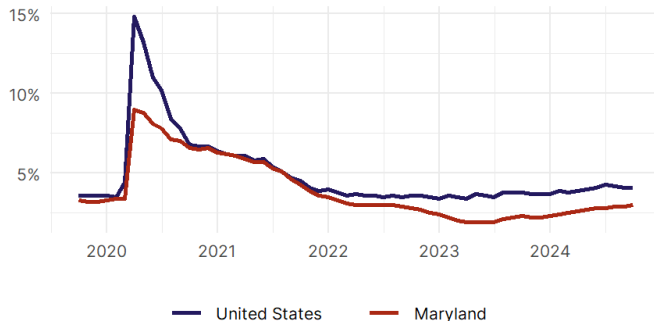

Maryland Employment Snapshot

- In October, **Maryland lost 9,000 net payroll jobs** and the **unemployment rate rose by 0.1 percentage point to 3 percent.** In the prior month, Maryland added 7,500 net payroll jobs.
- Over the past 12 months, **Maryland added 24,400 net payroll jobs** and the **unemployment rate rose by 0.7 percentage points from 2.3 percent.**
- Nationally, nonfarm payrolls **rose by 12,000 in October, or 0 percent.** Maryland **is tied for 37th** in the nation for percentage gain in nonfarm payroll employment over the past 12 months.
- In October, **Maryland's private sector lost 3,000 net private payroll jobs**, and over the past 12 months it added 17,000 private payroll jobs. In the prior month, Maryland added 6,700 net private payroll jobs.
- In October, employment in Maryland **rose by 2,656**, and over the past 12 months it rose by 11,166.
- **Maryland's labor force participation rate rose to 65.6 percent** in October from 65.5 percent and **is tied for 14th** in the nation. In the past 12 months, the labor force participation rate has risen by 0.3 percentage points.

Maryland
Unemployment Rate

Source: Bureau of Labor Statistics, data is seasonally adjusted