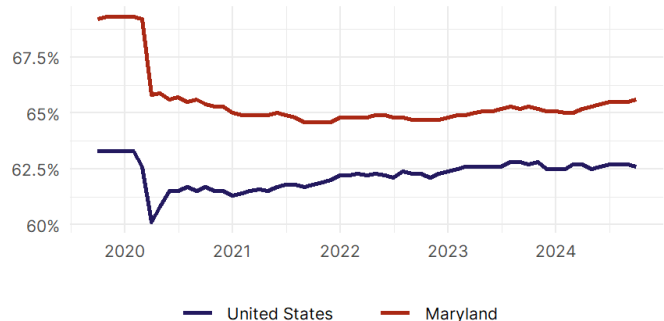

Maryland
Labor Force Participation Rate

Source: Bureau of Labor Statistics, data is seasonally adjusted

Read the full release (<https://www.jec.senate.gov/public/index.cfm/republicans/md/>)