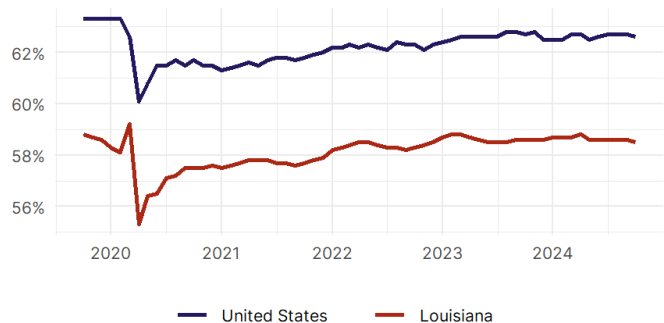

Louisiana
Labor Force Participation Rate

Source: Bureau of Labor Statistics, data is seasonally adjusted

Read the full release (<https://www.jec.senate.gov/public/index.cfm/republicans/la/>)