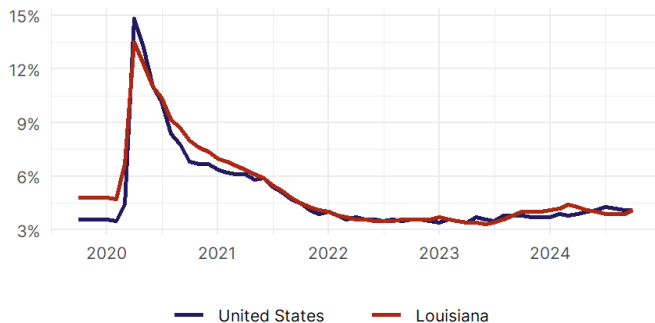

Louisiana Employment Snapshot

- In October, **Louisiana added 7,700 net payroll jobs** and the **unemployment rate rose by 0.2 percentage point to 4.1 percent.** In the prior month, Louisiana lost 3,200 net payroll jobs.
- Over the past 12 months, **Louisiana added 9,500 net payroll jobs** and the **unemployment rate rose by 0.1 percentage point from 4 percent.**
- Nationally, nonfarm payrolls **rose by 12,000 in October, or 0 percent.** Louisiana **is tied for 47th** in the nation for percentage gain in nonfarm payroll employment over the past 12 months.
- In October, **Louisiana's private sector added 7,100 net private payroll jobs**, and over the past 12 months it added 3,900 private payroll jobs. In the prior month, Louisiana lost 4,600 net private payroll jobs.
- In October, employment in Louisiana **fell by 5,813**, and over the past 12 months it fell by 6,413.
- **Louisiana's labor force participation rate fell to 58.5 percent** in October from 58.6 percent and **ranks 43rd** in the nation. In the past 12 months, the labor force participation rate has fallen by 0.1 percentage points.

Louisiana
Unemployment Rate

Source: Bureau of Labor Statistics, data is seasonally adjusted