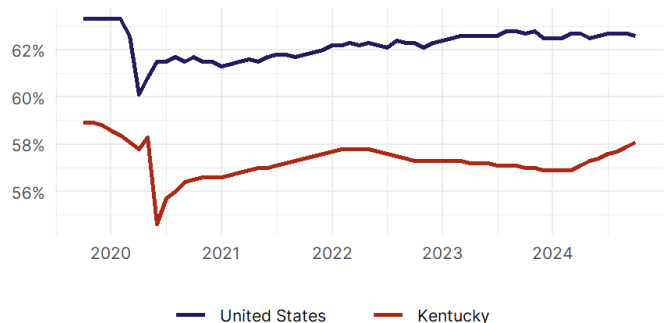

Source: Bureau of Labor Statistics, data is seasonally adjusted

Kentucky
Labor Force Participation Rate