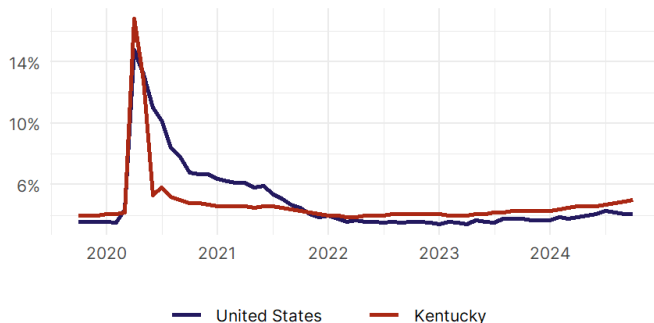

Kentucky Employment Snapshot

- In October, **Kentucky lost 2,000 net payroll jobs** and the **unemployment rate rose by 0.1 percentage point to 5 percent.** In the prior month, Kentucky added 5,300 net payroll jobs.
- Over the past 12 months, **Kentucky added 18,100 net payroll jobs** and the **unemployment rate rose by 0.7 percentage points from 4.3 percent.**
- Nationally, nonfarm payrolls **rose by 12,000 in October, or 0 percent.** Kentucky **is tied for 37th** in the nation for percentage gain in nonfarm payroll employment over the past 12 months.
- In October, **Kentucky's private sector lost 2,000 net private payroll jobs**, and over the past 12 months it added 16,100 private payroll jobs. In the prior month, Kentucky added 4,400 net private payroll jobs.
- In October, employment in Kentucky **rose by 4,631**, and over the past 12 months it rose by 32,927.
- **Kentucky's labor force participation rate rose to 58.1 percent** in October from 57.9 percent and **is tied for 45th** in the nation. In the past 12 months, the labor force participation rate has risen by 1.1 percentage points.

Kentucky
Unemployment Rate