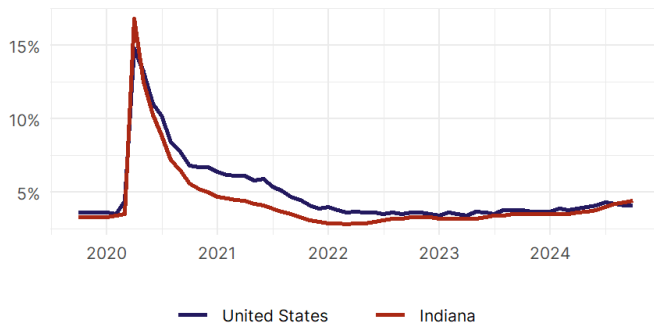

Indiana Employment Snapshot

- In October, **Indiana added 2,900 net payroll jobs** and the **unemployment rate rose by 0.1 percentage point to 4.4 percent.** In the prior month, Indiana lost 100 net payroll jobs.
- Over the past 12 months, **Indiana added 52,700 net payroll jobs** and the **unemployment rate rose by 0.9 percentage points from 3.5 percent.**
- Nationally, nonfarm payrolls **rose by 12,000 in October, or 0 percent.** Indiana **is tied for 14th** in the nation for percentage gain in nonfarm payroll employment over the past 12 months.
- In October, **Indiana's private sector added 100 net private payroll jobs**, and over the past 12 months it added 44,300 private payroll jobs. In the prior month, Indiana added 1,400 net private payroll jobs.
- In October, employment in Indiana **rose by 12,484**, and over the past 12 months it fell by 8,390.
- **Indiana's labor force participation rate rose to 63.2 percent** in October from 63 percent and **is tied for 24th** in the nation. In the past 12 months, the labor force participation rate has fallen by 0.1 percentage points.

Indiana
Unemployment Rate