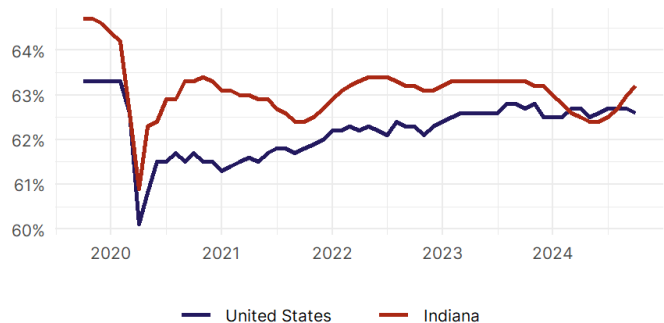

Source: Bureau of Labor Statistics, data is seasonally adjusted

Indiana
Labor Force Participation Rate