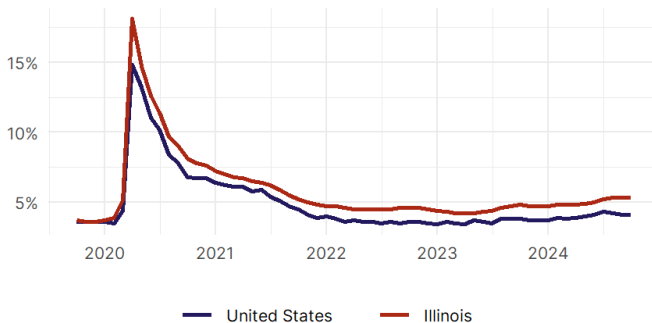

Illinois Employment Snapshot

- In October, **Illinois lost 2,400 net payroll jobs** and the **unemployment rate remained unchanged at 5.3 percent.** In the prior month, Illinois lost 15,800 net payroll jobs.
- Over the past 12 months, **Illinois added 40,500 net payroll jobs** and the **unemployment rate rose by 0.5 percentage points from 4.8 percent.**
- Nationally, nonfarm payrolls **rose by 12,000 in October, or 0 percent.** Illinois is **tied for 44th** in the nation for percentage gain in nonfarm payroll employment over the past 12 months.
- In October, **Illinois's private sector lost 2,200 net private payroll jobs**, and over the past 12 months it added 18,200 private payroll jobs. In the prior month, Illinois lost 1,300 net private payroll jobs.
- In October, employment in Illinois **rose by 5,549**, and over the past 12 months it rose by 29,559.
- **Illinois's labor force participation rate rose to 65.1 percent** in October from 65 percent and **ranks 16th** in the nation. In the past 12 months, the labor force participation rate has risen by 0.6 percentage points.

Illinois Unemployment Rate