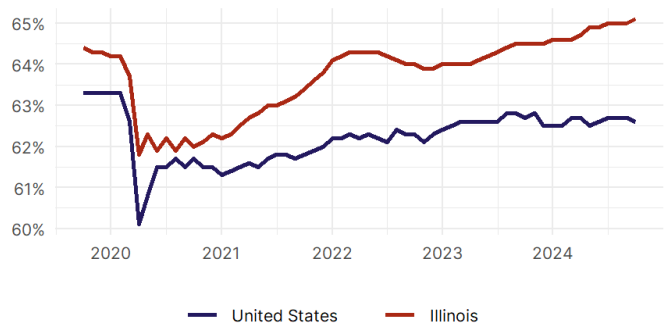

Source: Bureau of Labor Statistics, data is seasonally adjusted

Illinois Labor Force Participation Rate