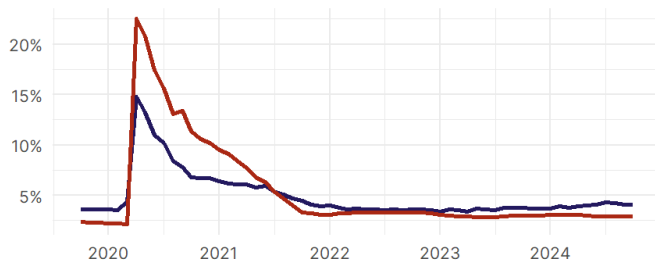

Hawaii Employment Snapshot

- In October, **Hawaii lost 200 net payroll jobs** and the **unemployment rate remained unchanged at 2.9 percent.** In the prior month, Hawaii added 700 net payroll jobs.
- Over the past 12 months, **Hawaii added 9,400 net payroll jobs** and the **unemployment rate fell by 0.1 percentage point from 3 percent.**
- Nationally, nonfarm payrolls **rose by 12,000 in October, or 0 percent.** Hawaii is **tied for 20th** in the nation for percentage gain in nonfarm payroll employment over the past 12 months.
- In October, **Hawaii's private sector lost 1,400 net private payroll jobs**, and over the past 12 months it added 7,600 private payroll jobs. In the prior month, Hawaii lost 100 net private payroll jobs.
- In October, employment in Hawaii **rose by 765**, and over the past 12 months it fell by 3,248.
- **Hawaii's labor force participation rate rose to 59.7 percent** in October from 59.6 percent and **ranks 40th** in the nation. In the past 12 months, the labor force participation rate has fallen by 0.4 percentage points.

Hawaii Unemployment Rate