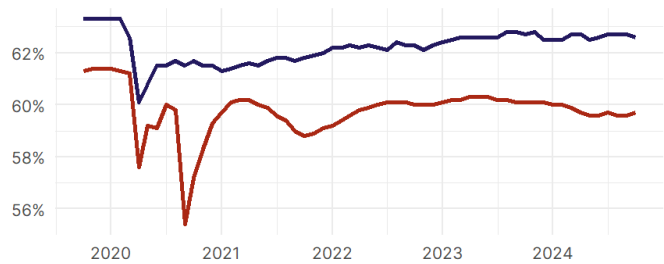

United States Hawaii

Source: Bureau of Labor Statistics, data is seasonally adjusted

Hawaii Labor Force Participation Rate