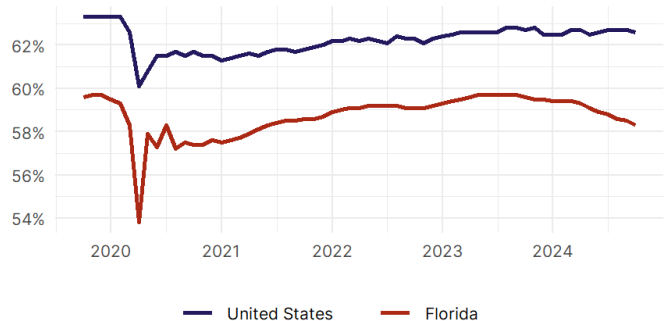

Florida
Labor Force Participation Rate

Source: Bureau of Labor Statistics, data is seasonally adjusted

Read the full release (<https://www.jec.senate.gov/public/index.cfm/republicans/fl/>)