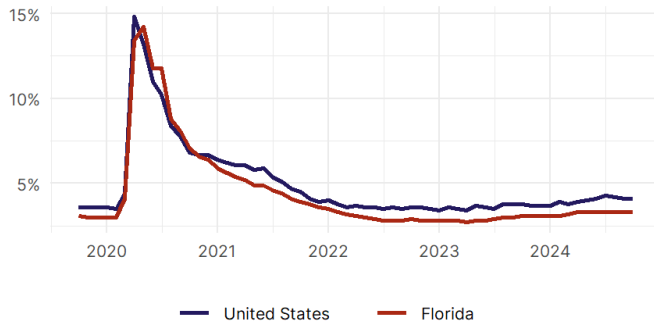

Florida Employment Snapshot

- In October, **Florida lost 38,000 net payroll jobs** and the **unemployment rate remained unchanged at 3.3 percent.** In the prior month, Florida added 3,900 net payroll jobs.
- Over the past 12 months, **Florida added 133,200 net payroll jobs** and the **unemployment rate rose by 0.2 percentage points from 3.1 percent.**
- Nationally, nonfarm payrolls **rose by 12,000 in October, or 0 percent.** Florida **is tied for 23rd** in the nation for percentage gain in nonfarm payroll employment over the past 12 months.
- In October, **Florida's private sector lost 38,200 net private payroll jobs**, and over the past 12 months it added 107,600 private payroll jobs. In the prior month, Florida added 1,100 net private payroll jobs.
- In October, employment in Florida **fell by 10,584**, and over the past 12 months it fell by 59,974.
- **Florida's labor force participation rate fell to 58.3 percent** in October from 58.5 percent and **ranks 44th** in the nation. In the past 12 months, the labor force participation rate has fallen by 1.3 percentage points.

Florida
Unemployment Rate

Source: Bureau of Labor Statistics, data is seasonally adjusted