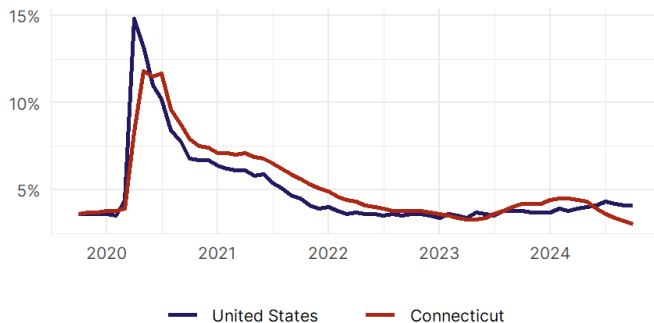

Connecticut Employment Snapshot

- In October, **Connecticut lost 300 net payroll jobs** and the **unemployment rate fell by 0.2 percentage point to 3 percent.** In the prior month, Connecticut lost 1,300 net payroll jobs.
- Over the past 12 months, **Connecticut added 8,300 net payroll jobs** and the **unemployment rate fell by 1.2 percentage points from 4.2 percent.**
- Nationally, nonfarm payrolls **rose by 12,000 in October, or 0 percent.** Connecticut **is tied for 47th** in the nation for percentage gain in nonfarm payroll employment over the past 12 months.
- In October, **Connecticut's private sector added 900 net private payroll jobs**, and over the past 12 months it added 7,400 private payroll jobs. In the prior month, Connecticut lost 600 net private payroll jobs.
- In October, employment in Connecticut **rose by 4,669**, and over the past 12 months it rose by 23,661.
- **Connecticut's labor force participation rate remained steady at 64.1 percent** in October and **ranks 21st** in the nation. In the past 12 months, the labor force participation rate has fallen by 0.2 percentage points.

Connecticut Unemployment Rate