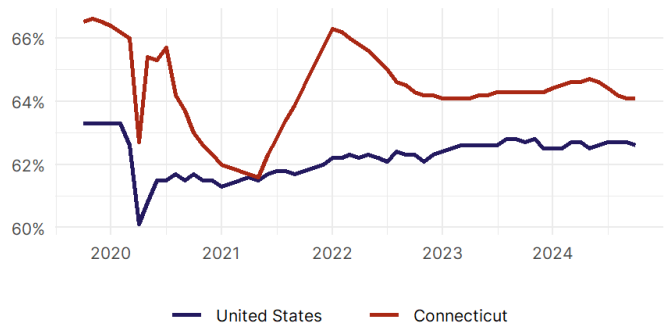

Source: Bureau of Labor Statistics, data is seasonally adjusted

Connecticut Labor Force Participation Rate