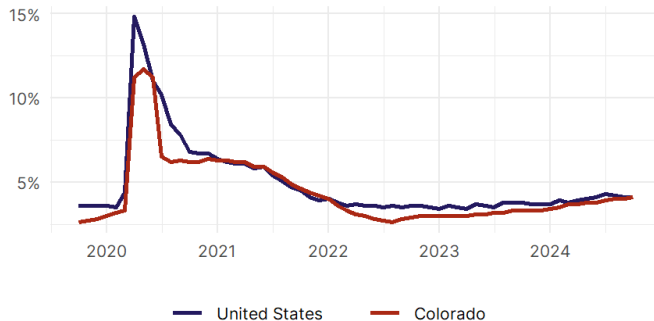

Colorado Employment Snapshot

- In October, **Colorado added 9,000 net payroll jobs** and the **unemployment rate rose by 0.1 percentage point to 4.1 percent.** In the prior month, Colorado added 13,800 net payroll jobs.
- Over the past 12 months, **Colorado added 59,500 net payroll jobs** and the **unemployment rate rose by 0.8 percentage points from 3.3 percent.**
- Nationally, nonfarm payrolls **rose by 12,000 in October, or 0 percent.** Colorado **is tied for 9th** in the nation for percentage gain in nonfarm payroll employment over the past 12 months.
- In October, **Colorado's private sector added 7,800 net private payroll jobs**, and over the past 12 months it added 40,000 private payroll jobs. In the prior month, Colorado added 12,000 net private payroll jobs.
- In October, employment in Colorado **rose by 400**, and over the past 12 months it fell by 12,553.
- **Colorado's labor force participation rate remained steady at 67.9 percent** in October and **ranks 5th** in the nation. In the past 12 months, the labor force participation rate has fallen by 0.5 percentage points.

Colorado
Unemployment Rate

Source: Bureau of Labor Statistics, data is seasonally adjusted