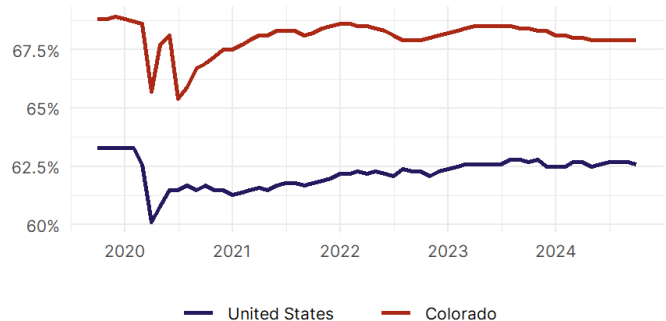

Colorado
Labor Force Participation Rate

Source: Bureau of Labor Statistics, data is seasonally adjusted

Read the full release (<https://www.jec.senate.gov/public/index.cfm/republicans/co/>)