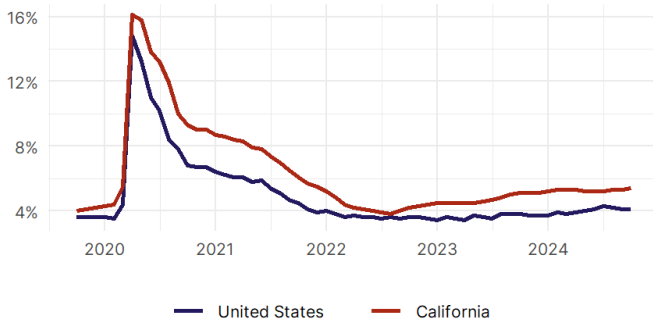

California Employment Snapshot

- In October, **California lost 5,500 net payroll jobs** and the **unemployment rate rose by 0.1 percentage point to 5.4 percent.** In the prior month, California added 12,700 net payroll jobs.
- Over the past 12 months, **California added 212,100 net payroll jobs** and the **unemployment rate rose by 0.3 percentage points from 5.1 percent.**
- Nationally, nonfarm payrolls **rose by 12,000 in October, or 0 percent.** California **is tied for 30th** in the nation for percentage gain in nonfarm payroll employment over the past 12 months.
- In October, **California's private sector added 2,000 net private payroll jobs**, and over the past 12 months it added 155,800 private payroll jobs. In the prior month, California added 10,000 net private payroll jobs.
- In October, employment in California **fell by 5,859**, and over the past 12 months it rose by 14,003.
- **California's labor force participation rate remained steady at 62.1 percent** in October and **is tied for 34th** in the nation. In the past 12 months, the labor force participation rate has remained unchanged.

California
Unemployment Rate

Source: Bureau of Labor Statistics, data is seasonally adjusted