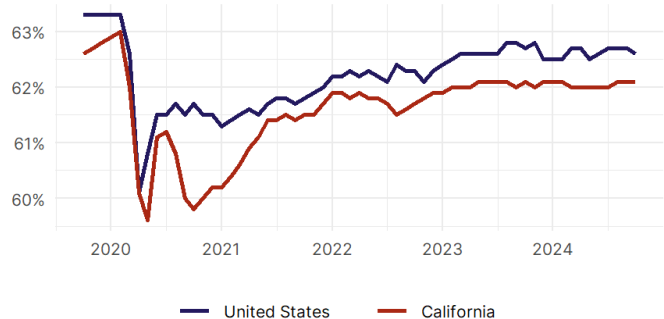

California
Labor Force Participation Rate

Source: Bureau of Labor Statistics, data is seasonally adjusted

Read the full release (<https://www.jec.senate.gov/public/index.cfm/republicans/ca/>)