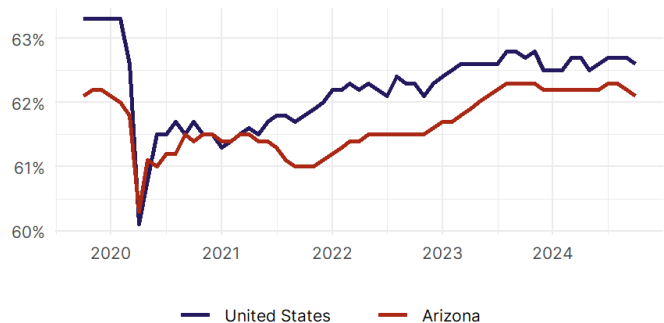

Source: Bureau of Labor Statistics, data is seasonally adjusted

Arizona Labor Force Participation Rate