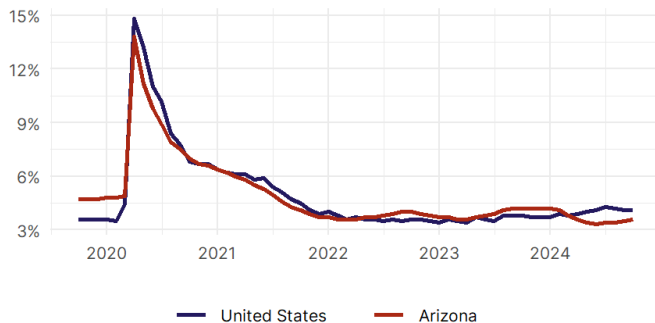

Arizona Employment Snapshot

- In October, **Arizona added 5,400 net payroll jobs** and the **unemployment rate rose by 0.1 percentage point to 3.6 percent.** In the prior month, Arizona added 10,800 net payroll jobs.
- Over the past 12 months, **Arizona added 67,800 net payroll jobs** and the **unemployment rate fell by 0.6 percentage points from 4.2 percent.**
- Nationally, nonfarm payrolls **rose by 12,000 in October, or 0 percent.** Arizona **is tied for 6th** in the nation for percentage gain in nonfarm payroll employment over the past 12 months.
- In October, **Arizona's private sector added 5,500 net private payroll jobs**, and over the past 12 months it added 60,400 private payroll jobs. In the prior month, Arizona added 4,000 net private payroll jobs.
- In October, employment in Arizona **fell by 6,946**, and over the past 12 months it rose by 57,223.
- **Arizona's labor force participation rate fell to 62.1 percent** in October from 62.2 percent and **is tied for 34th** in the nation. In the past 12 months, the labor force participation rate has fallen by 0.2 percentage points.

Arizona Unemployment Rate