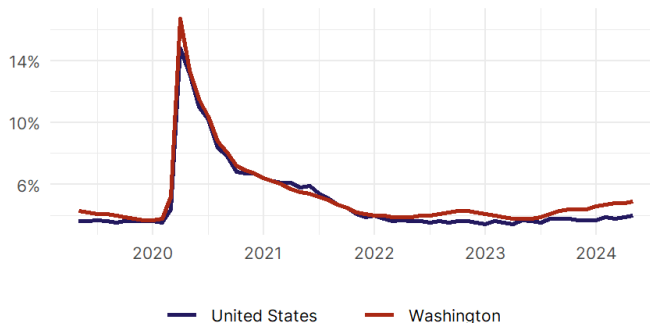

Washington Employment Snapshot

- In May, **Washington added 16,000 net payroll jobs** and the **unemployment rate rose by 0.1 percentage point to 4.9 percent.** In the prior month, Washington added 6,800 net payroll jobs.
- Over the past 12 months, **Washington added 63,000 net payroll jobs** and the **unemployment rate rose by 1.1 percentage points from 3.8 percent.**
- Nationally, nonfarm payrolls **rose by 272,000 in May, or 0.2 percent.** Washington **is tied for 20th** in the nation for percentage gain in nonfarm payroll employment over the past 12 months.
- In May, **Washington's private sector added 15,300 net private payroll jobs**, and over the past 12 months it added 47,300 private payroll jobs. In the prior month, Washington added 7,000 net private payroll jobs.
- In May, employment in Washington **fell by 360**, and over the past 12 months it fell by 55,562.
- **Washington's labor force participation rate fell to 63.7 percent** in May from 63.8 percent and **ranks 22nd** in the nation. In the past 12 months, the labor force participation rate has fallen by 0.8 percentage points.

Washington
Unemployment Rate

Source: Bureau of Labor Statistics, data is seasonally adjusted