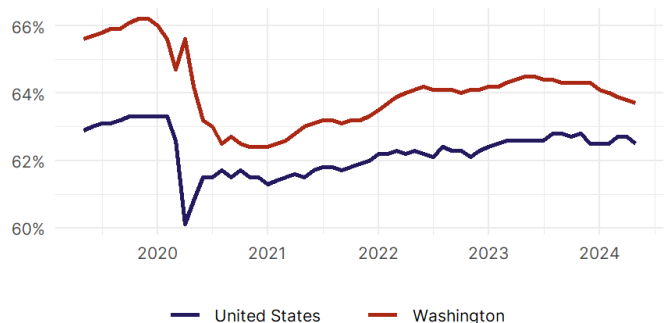

Washington
Labor Force Participation Rate

Source: Bureau of Labor Statistics, data is seasonally adjusted

Read the full release (<https://www.jec.senate.gov/public/index.cfm/republicans/wa/>)