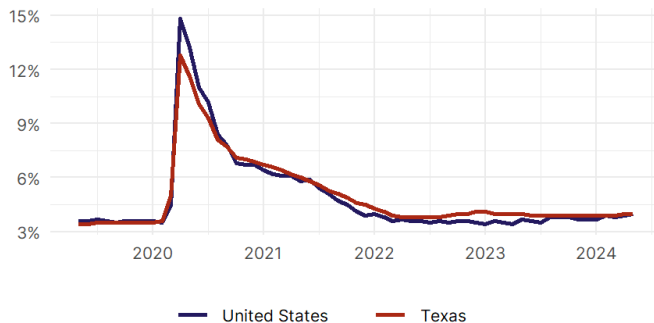

Texas Employment Snapshot

- In May, **Texas added 41,800 net payroll jobs** and the **unemployment rate remained unchanged at 4 percent.** In the prior month, Texas added 37,400 net payroll jobs.
- Over the past 12 months, **Texas added 316,700 net payroll jobs** and the **unemployment rate remained unchanged.**
- Nationally, nonfarm payrolls **rose by 272,000 in May, or 0.2 percent.** Texas **is tied for 7th** in the nation for percentage gain in nonfarm payroll employment over the past 12 months.
- In May, **Texas's private sector added 39,300 net private payroll jobs**, and over the past 12 months it added 257,700 private payroll jobs. In the prior month, Texas added 36,000 net private payroll jobs.
- In May, employment in Texas **rose by 32,480**, and over the past 12 months it rose by 189,862.
- **Texas's labor force participation rate remained steady at 64.2 percent** in May and **ranks 21st** in the nation. In the past 12 months, the labor force participation rate has fallen by 0.4 percentage points.

Texas Unemployment Rate

Source: Bureau of Labor Statistics, data is seasonally adjusted