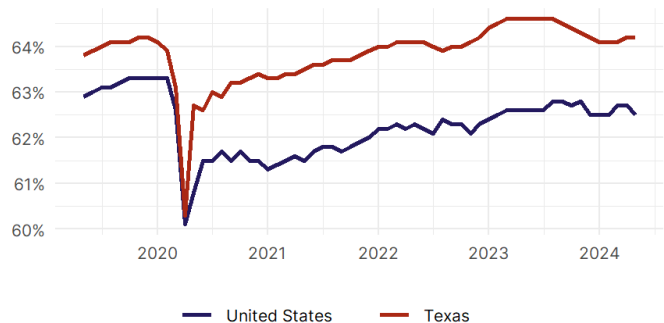

Texas Labor Force Participation Rate

Source: Bureau of Labor Statistics, data is seasonally adjusted

Read the full release (<https://www.jec.senate.gov/public/index.cfm/republicans/tx/>)