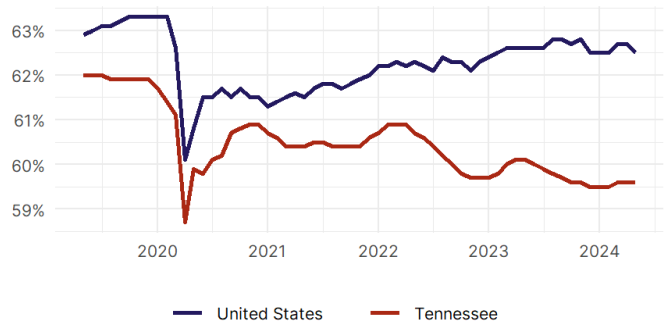

Tennessee Labor Force Participation Rate

Source: Bureau of Labor Statistics, data is seasonally adjusted

Read the full release (<https://www.jec.senate.gov/public/index.cfm/republicans/tn/>)