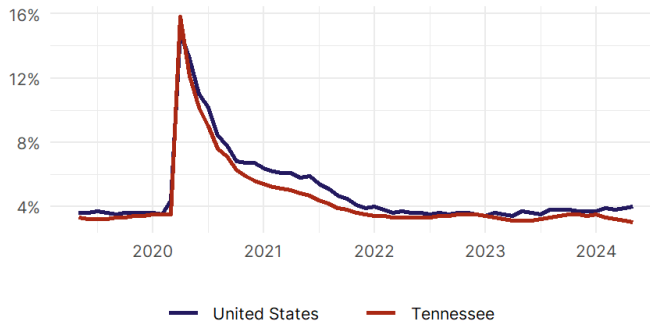

Tennessee Employment Snapshot

- In May, **Tennessee added 3,300 net payroll jobs** and the **unemployment rate fell by 0.1 percentage point to 3 percent.** In the prior month, Tennessee added 2,600 net payroll jobs.
- Over the past 12 months, **Tennessee added 8,000 net payroll jobs** and the **unemployment rate fell by 0.1 percentage point from 3.1 percent.**
- Nationally, nonfarm payrolls **rose by 272,000 in May, or 0.2 percent.** Tennessee **is tied for 49th** in the nation for percentage gain in nonfarm payroll employment over the past 12 months.
- In May, **Tennessee's private sector added 4,300 net private payroll jobs**, and over the past 12 months it added 10,900 private payroll jobs. In the prior month, Tennessee added 2,300 net private payroll jobs.
- In May, employment in Tennessee **rose by 5,055**, and over the past 12 months it rose by 19,482.
- **Tennessee's labor force participation rate remained steady at 59.6 percent** in May and **is tied for 40th** in the nation. In the past 12 months, the labor force participation rate has fallen by 0.5 percentage points.

Tennessee Unemployment Rate

Source: Bureau of Labor Statistics, data is seasonally adjusted