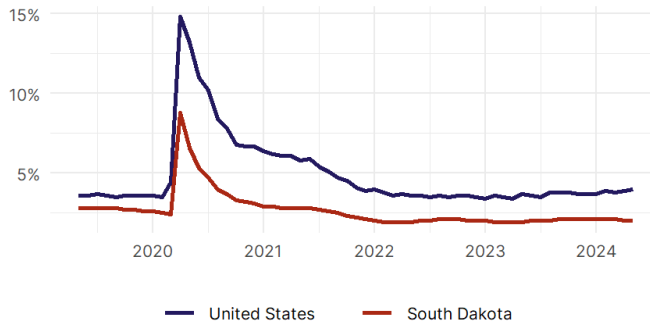

South Dakota Employment Snapshot

- In May, **South Dakota added 1,100 net payroll jobs** and the **unemployment rate remained unchanged at 2 percent.** In the prior month, South Dakota lost 2,600 net payroll jobs.
- Over the past 12 months, **South Dakota added 8,300 net payroll jobs** and the **unemployment rate rose by 0.1 percentage point from 1.9 percent.**
- Nationally, nonfarm payrolls **rose by 272,000 in May, or 0.2 percent.** South Dakota **is tied for 18th** in the nation for percentage gain in nonfarm payroll employment over the past 12 months.
- In May, **South Dakota's private sector added 800 net private payroll jobs**, and over the past 12 months it added 6,100 private payroll jobs. In the prior month, South Dakota lost 2,500 net private payroll jobs.
- In May, employment in South Dakota **rose by 223**, and over the past 12 months it rose by 819.
- **South Dakota's labor force participation rate fell to 67.5 percent** in May from 67.6 percent and **ranks 7th** in the nation. In the past 12 months, the labor force participation rate has fallen by 0.9 percentage points.

South Dakota
Unemployment Rate

Source: Bureau of Labor Statistics, data is seasonally adjusted