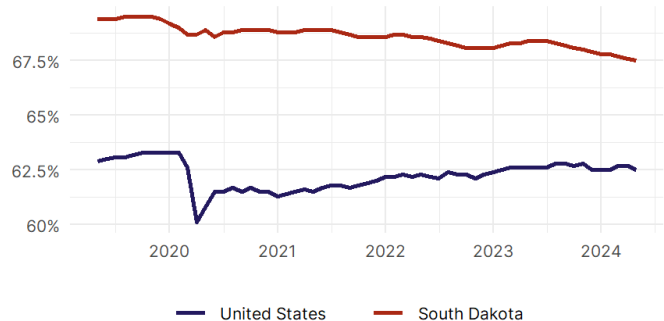

South Dakota
Labor Force Participation Rate

Source: Bureau of Labor Statistics, data is seasonally adjusted

Read the full release (<https://www.jec.senate.gov/public/index.cfm/republicans/sd/>)