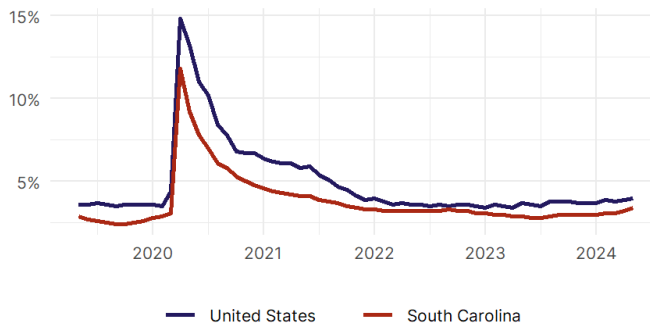

South Carolina Employment Snapshot

- In May, **South Carolina added 3,300 net payroll jobs** and the **unemployment rate rose by 0.2 percentage point to 3.4 percent.** In the prior month, South Carolina added 10,200 net payroll jobs.
- Over the past 12 months, **South Carolina added 80,400 net payroll jobs** and the **unemployment rate rose by 0.5 percentage points from 2.9 percent.**
- Nationally, nonfarm payrolls **rose by 272,000 in May, or 0.2 percent.** South Carolina **is tied for 1st** in the nation for percentage gain in nonfarm payroll employment over the past 12 months.
- In May, **South Carolina's private sector added 2,400 net private payroll jobs**, and over the past 12 months it added 70,700 private payroll jobs. In the prior month, South Carolina added 9,400 net private payroll jobs.
- In May, employment in South Carolina **rose by 1,985**, and over the past 12 months it rose by 28,382.
- **South Carolina's labor force participation rate remained steady at 57.2 percent** in May and **is tied for 47th** in the nation. In the past 12 months, the labor force participation rate has fallen by 0.2 percentage points.

South Carolina
Unemployment Rate

Source: Bureau of Labor Statistics, data is seasonally adjusted