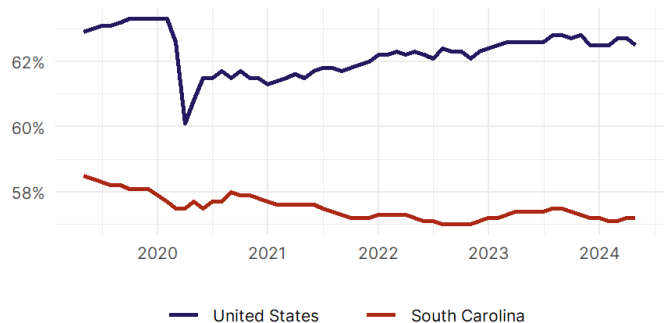

- In May, among the 50 states and the District of Columbia **unemployment fell in 13, rose in 17, and remained unchanged in 21.**
- The highest unemployment rate was 5.3 percent in **District of Columbia**, and the lowest was 2 percent in **North Dakota and South Dakota**. Nationally, the unemployment rate rose by 0.1 percentage point to 4 percent.
- In May, **payroll jobs rose in 42 states and fell in 9.** The largest payroll job percent increase was 0.9 percent in **Idaho**. The largest payroll job percent decline was 0.3 percent in **Minnesota**.

South Carolina Employment Snapshot

- In May, **South Carolina added 3,300 net payroll jobs** and the **unemployment rate rose by 0.2 percentage point to 3.4 percent.** In the prior month, South Carolina added 10,200 net payroll jobs.
- Over the past 12 months, **South Carolina added 80,400 net payroll jobs** and the **unemployment rate rose by 0.5 percentage points from 2.9 percent.**
- Nationally, nonfarm payrolls **rose by 272,000 in May, or 0.2 percent.** South Carolina **is tied for 1st** in the nation for percentage gain in nonfarm payroll employment over the past 12 months.
- In May, **South Carolina's private sector added 2,400 net private payroll jobs**, and over the past 12 months it added 70,700 private payroll jobs. In the prior month, South Carolina added 9,400 net private payroll jobs.
- In May, employment in South Carolina **rose by 1,985**, and over the past 12 months it rose by 28,382.
- **South Carolina's labor force participation rate remained steady at 57.2 percent** in May and **is tied for 47th** in the nation. In the past 12 months, the labor force participation rate has fallen by 0.2 percentage points.

South Carolina
Unemployment Rate

Source: Bureau of Labor Statistics, data is seasonally adjusted

South Carolina
Labor Force Participation Rate

Source: Bureau of Labor Statistics, data is seasonally adjusted