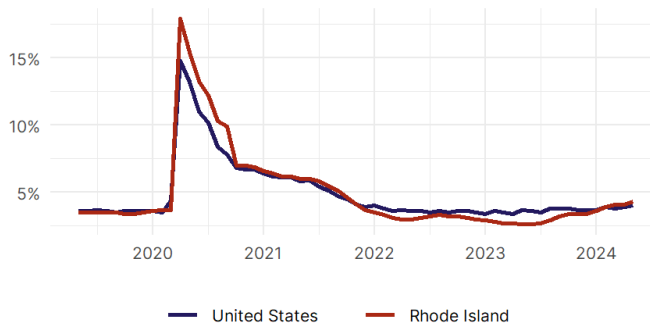

Rhode Island Employment Snapshot

- In May, **Rhode Island lost 1,100 net payroll jobs** and the **unemployment rate rose by 0.2 percentage point to 4.3 percent.** In the prior month, Rhode Island added 1,100 net payroll jobs.
- Over the past 12 months, **Rhode Island added 8,300 net payroll jobs** and the **unemployment rate rose by 1.7 percentage points from 2.6 percent.**
- Nationally, nonfarm payrolls **rose by 272,000 in May, or 0.2 percent.** Rhode Island **is tied for 22nd** in the nation for percentage gain in nonfarm payroll employment over the past 12 months.
- In May, **Rhode Island's private sector lost 200 net private payroll jobs**, and over the past 12 months it added 7,800 private payroll jobs. In the prior month, Rhode Island added 800 net private payroll jobs.
- In May, employment in Rhode Island **rose by 1,586**, and over the past 12 months it rose by 5,648.
- **Rhode Island's labor force participation rate rose to 64.9 percent** in May from 64.7 percent and **is tied for 16th** in the nation. In the past 12 months, the labor force participation rate has risen by 1.4 percentage points.

Rhode Island
Unemployment Rate