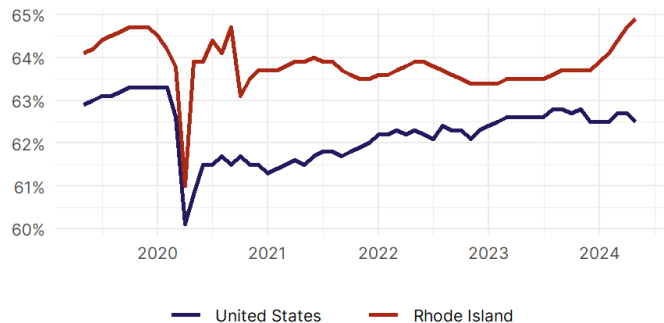

Source: Bureau of Labor Statistics, data is seasonally adjusted

Rhode Island
Labor Force Participation Rate