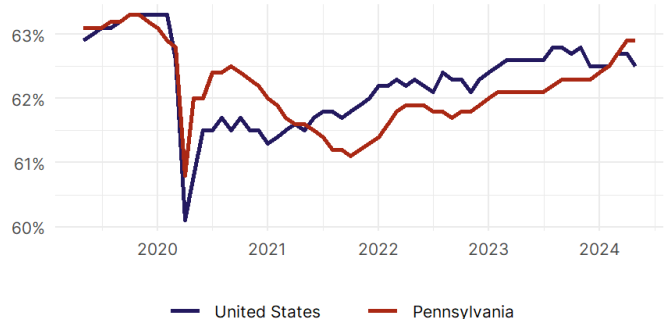

Pennsylvania Labor Force Participation Rate

Source: Bureau of Labor Statistics, data is seasonally adjusted

Read the full release (<https://www.jec.senate.gov/public/index.cfm/republicans/pa/>)