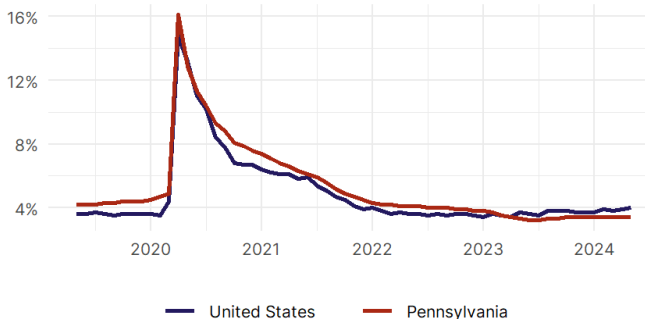

Pennsylvania Employment Snapshot

- In May, **Pennsylvania added 19,800 net payroll jobs** and the **unemployment rate remained unchanged at 3.4 percent.** In the prior month, Pennsylvania added 1,000 net payroll jobs.
- Over the past 12 months, **Pennsylvania added 97,100 net payroll jobs** and the **unemployment rate rose by 0.1 percentage point from 3.3 percent.**
- Nationally, nonfarm payrolls **rose by 272,000 in May, or 0.2 percent.** Pennsylvania **is tied for 22nd** in the nation for percentage gain in nonfarm payroll employment over the past 12 months.
- In May, **Pennsylvania's private sector added 19,000 net private payroll jobs**, and over the past 12 months it added 78,400 private payroll jobs. In the prior month, Pennsylvania added 300 net private payroll jobs.
- In May, employment in Pennsylvania **rose by 9,159**, and over the past 12 months it rose by 90,298.
- **Pennsylvania's labor force participation rate remained steady at 62.9 percent** in May and **is tied for 26th** in the nation. In the past 12 months, the labor force participation rate has risen by 0.8 percentage points.

Pennsylvania Unemployment Rate

Source: Bureau of Labor Statistics, data is seasonally adjusted