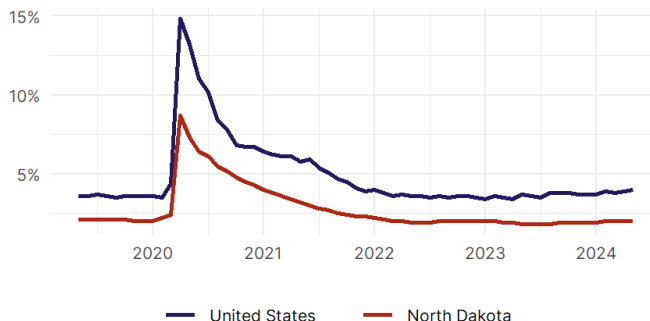

North Dakota Employment Snapshot

- In May, **North Dakota added 1,600 net payroll jobs** and the **unemployment rate remained unchanged at 2 percent**. In the prior month, North Dakota added 1,900 net payroll jobs.
- Over the past 12 months, **North Dakota added 7,100 net payroll jobs** and the **unemployment rate rose by 0.2 percentage points from 1.8 percent**.
- Nationally, nonfarm payrolls **rose by 272,000 in May, or 0.2 percent**. North Dakota **is tied for 22nd** in the nation for percentage gain in nonfarm payroll employment over the past 12 months.
- In May, **North Dakota's private sector added 1,400 net private payroll jobs**, and over the past 12 months it added 5,700 private payroll jobs. In the prior month, North Dakota added 1,800 net private payroll jobs.
- In May, employment in North Dakota **rose by 6**, and over the past 12 months it rose by 445.
- **North Dakota's labor force participation rate fell to 68.9 percent** in May from 69 percent and **ranks 2nd** in the nation. In the past 12 months, the labor force participation rate has fallen by 0.4 percentage points.

North Dakota Unemployment Rate

Source: Bureau of Labor Statistics, data is seasonally adjusted