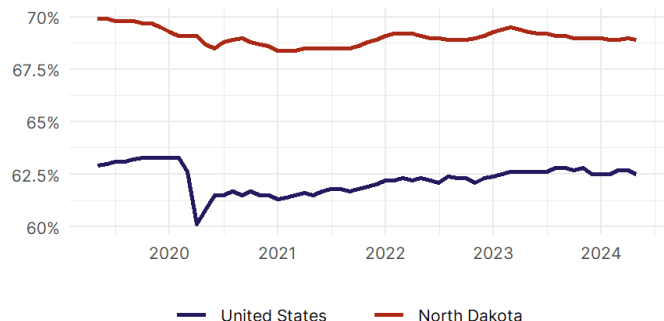

North Dakota Labor Force Participation Rate

Source: Bureau of Labor Statistics, data is seasonally adjusted

Read the full release (<https://www.jec.senate.gov/public/index.cfm/republicans/nd/>)