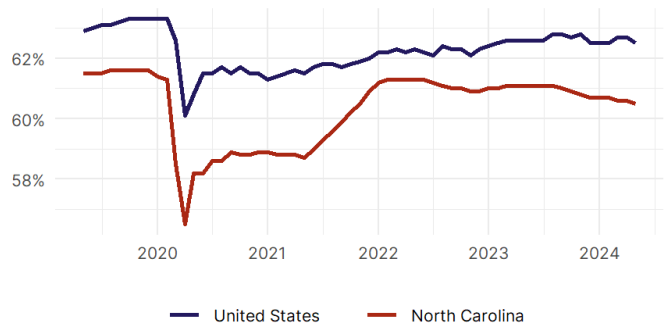

United States Employment Snapshot

- In May, among the 50 states and the District of Columbia **unemployment fell in 13, rose in 17, and remained unchanged in 21.**
- The highest unemployment rate was 5.3 percent in **District of Columbia**, and the lowest was 2 percent in **North Dakota and South Dakota**. Nationally, the unemployment rate rose by 0.1 percentage point to 4 percent.
- In May, **payroll jobs rose in 42 states and fell in 9.** The largest payroll job percent increase was 0.9 percent in **Idaho**. The largest payroll job percent decline was 0.3 percent in **Minnesota**.

North Carolina Employment Snapshot

- In May, **North Carolina added 14,400 net payroll jobs** and the **unemployment rate rose by 0.1 percentage point to 3.6 percent.** In the prior month, North Carolina added 14,700 net payroll jobs.
- Over the past 12 months, **North Carolina added 72,400 net payroll jobs** and the **unemployment rate rose by 0.3 percentage points from 3.3 percent.**
- Nationally, nonfarm payrolls **rose by 272,000 in May, or 0.2 percent.** North Carolina **is tied for 27th** in the nation for percentage gain in nonfarm payroll employment over the past 12 months.
- In May, **North Carolina's private sector added 13,700 net private payroll jobs**, and over the past 12 months it added 57,900 private payroll jobs. In the prior month, North Carolina added 12,800 net private payroll jobs.
- In May, employment in North Carolina **rose by 3,965**, and over the past 12 months it rose by 24,423.
- **North Carolina's labor force participation rate fell to 60.5 percent** in May from 60.6 percent and **ranks 38th** in the nation. In the past 12 months, the labor force participation rate has fallen by 0.6 percentage points.

North Carolina Unemployment Rate

Source: Bureau of Labor Statistics, data is seasonally adjusted

North Carolina Labor Force Participation Rate

Source: Bureau of Labor Statistics, data is seasonally adjusted