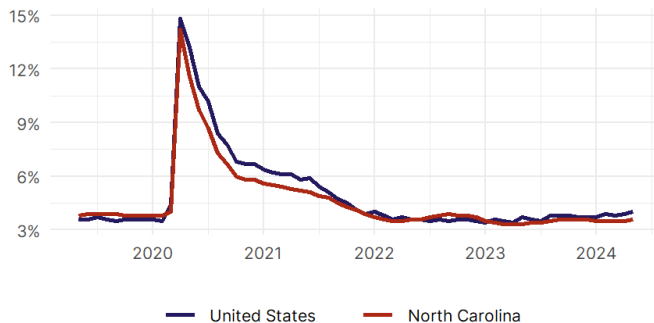

North Carolina Employment Snapshot

- In May, **North Carolina added 14,400 net payroll jobs** and the **unemployment rate rose by 0.1 percentage point to 3.6 percent.** In the prior month, North Carolina added 14,700 net payroll jobs.
- Over the past 12 months, **North Carolina added 72,400 net payroll jobs** and the **unemployment rate rose by 0.3 percentage points from 3.3 percent.**
- Nationally, nonfarm payrolls **rose by 272,000 in May, or 0.2 percent.** North Carolina **is tied for 27th** in the nation for percentage gain in nonfarm payroll employment over the past 12 months.
- In May, **North Carolina's private sector added 13,700 net private payroll jobs**, and over the past 12 months it added 57,900 private payroll jobs. In the prior month, North Carolina added 12,800 net private payroll jobs.
- In May, employment in North Carolina **rose by 3,965**, and over the past 12 months it rose by 24,423.
- **North Carolina's labor force participation rate fell to 60.5 percent** in May from 60.6 percent and **ranks 38th** in the nation. In the past 12 months, the labor force participation rate has fallen by 0.6 percentage points.

North Carolina Unemployment Rate

Source: Bureau of Labor Statistics, data is seasonally adjusted