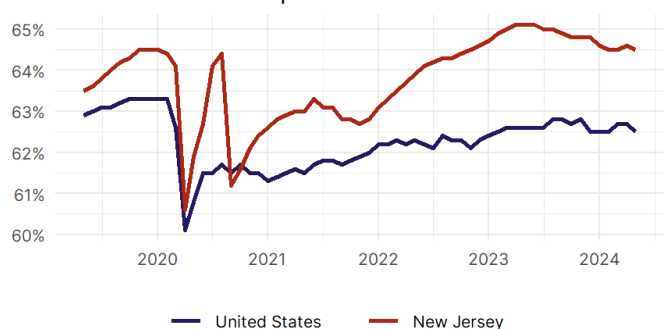

Source: Bureau of Labor Statistics, data is seasonally adjusted

New Jersey Labor Force Participation Rate