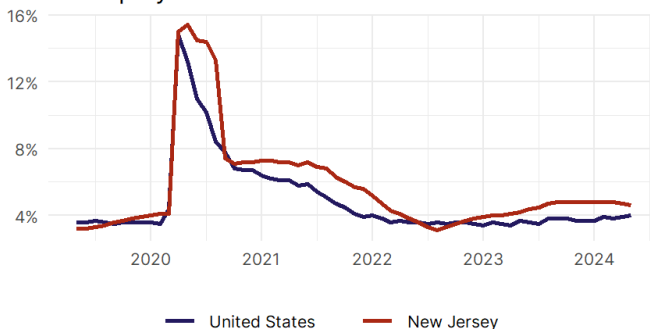

New Jersey Employment Snapshot

- In May, **New Jersey added 16,500 net payroll jobs** and the **unemployment rate fell by 0.1 percentage point to 4.6 percent.** In the prior month, New Jersey lost 8,100 net payroll jobs.
- Over the past 12 months, **New Jersey added 80,200 net payroll jobs** and the **unemployment rate rose by 0.4 percentage points from 4.2 percent.**
- Nationally, nonfarm payrolls **rose by 272,000 in May, or 0.2 percent.** New Jersey **is tied for 14th** in the nation for percentage gain in nonfarm payroll employment over the past 12 months.
- In May, **New Jersey's private sector added 14,700 net private payroll jobs**, and over the past 12 months it added 69,000 private payroll jobs. In the prior month, New Jersey lost 9,700 net private payroll jobs.
- In May, employment in New Jersey **fell by 802**, and over the past 12 months it fell by 35,008.
- **New Jersey's labor force participation rate fell to 64.5 percent** in May from 64.6 percent and **ranks 20th** in the nation. In the past 12 months, the labor force participation rate has fallen by 0.6 percentage points.

New Jersey Unemployment Rate