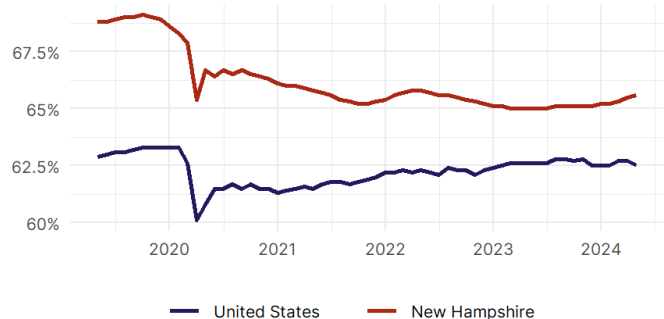

New Hampshire Labor Force Participation Rate

Source: Bureau of Labor Statistics, data is seasonally adjusted

Read the full release (<https://www.jec.senate.gov/public/index.cfm/republicans/nh/>)