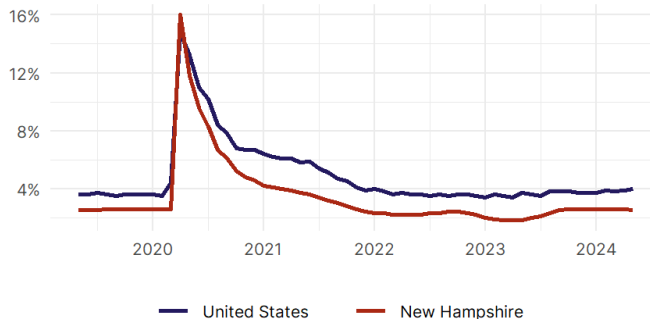

New Hampshire Employment Snapshot

- In May, **New Hampshire added 2,200 net payroll jobs** and the **unemployment rate fell by 0.1 percentage point to 2.5 percent.** In the prior month, New Hampshire lost 100 net payroll jobs.
- Over the past 12 months, **New Hampshire added 10,400 net payroll jobs** and the **unemployment rate rose by 0.7 percentage points from 1.8 percent.**
- Nationally, nonfarm payrolls **rose by 272,000 in May, or 0.2 percent.** New Hampshire **is tied for 27th** in the nation for percentage gain in nonfarm payroll employment over the past 12 months.
- In May, **New Hampshire's private sector added 2,300 net private payroll jobs**, and over the past 12 months it added 8,900 private payroll jobs. In the prior month, New Hampshire added 300 net private payroll jobs.
- In May, employment in New Hampshire **rose by 2,248**, and over the past 12 months it rose by 5,980.
- **New Hampshire's labor force participation rate rose to 65.6 percent** in May from 65.5 percent and **is tied for 11th** in the nation. In the past 12 months, the labor force participation rate has risen by 0.6 percentage points.

New Hampshire Unemployment Rate

Source: Bureau of Labor Statistics, data is seasonally adjusted