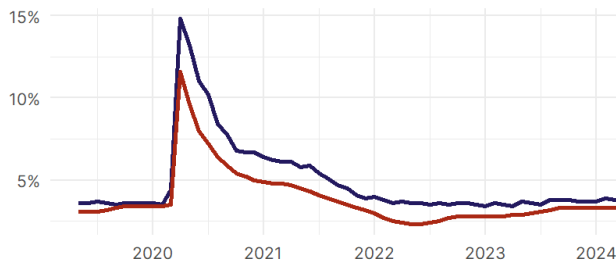

Missouri Employment Snapshot

- In May, **Missouri added 5,900 net payroll jobs** and the **unemployment rate rose by 0.1 percentage point to 3.5 percent.** In the prior month, Missouri added 19,000 net payroll jobs.
- Over the past 12 months, **Missouri added 82,000 net payroll jobs** and the **unemployment rate rose by 0.6 percentage points from 2.9 percent.**
- Nationally, nonfarm payrolls **rose by 272,000 in May, or 0.2 percent.** Missouri **ranks 5th** in the nation for percentage gain in nonfarm payroll employment over the past 12 months.
- In May, **Missouri's private sector added 4,000 net private payroll jobs**, and over the past 12 months it added 69,300 private payroll jobs. In the prior month, Missouri added 17,400 net private payroll jobs.
- In May, employment in Missouri **rose by 4,560**, and over the past 12 months it rose by 13,832.
- **Missouri's labor force participation rate rose to 63.4 percent** in May from 63.3 percent and **ranks 23rd** in the nation. In the past 12 months, the labor force participation rate has risen by 0.2 percentage points.

Missouri
Unemployment Rate