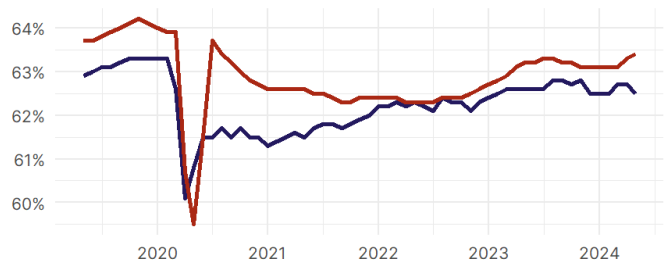

United States Missouri

Source: Bureau of Labor Statistics, data is seasonally adjusted

Missouri
Labor Force Participation Rate