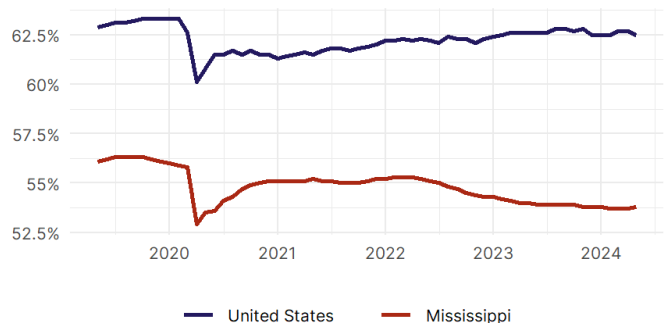

## United States Employment Snapshot

- In May, among the 50 states and the District of Columbia **unemployment fell in 13, rose in 17, and remained unchanged in 21.**
- The highest unemployment rate was 5.3 percent in **District of Columbia**, and the lowest was 2 percent in **North Dakota and South Dakota**. Nationally, the unemployment rate rose by 0.1 percentage point to 4 percent.
- In May, **payroll jobs rose in 42 states and fell in 9.** The largest payroll job percent increase was 0.9 percent in **Idaho**. The largest payroll job percent decline was 0.3 percent in **Minnesota**.

## Mississippi Employment Snapshot

- In May, **Mississippi added 1,500 net payroll jobs** and the **unemployment rate remained unchanged at 2.8 percent.** In the prior month, Mississippi lost 500 net payroll jobs.
- Over the past 12 months, **Mississippi added 12,200 net payroll jobs** and the **unemployment rate fell by 0.3 percentage points from 3.1 percent.**
- Nationally, nonfarm payrolls **rose by 272,000 in May, or 0.2 percent.** Mississippi is **tied for 40th** in the nation for percentage gain in nonfarm payroll employment over the past 12 months.
- In May, **Mississippi's private sector added 1,200 net private payroll jobs**, and over the past 12 months it added 8,800 private payroll jobs. In the prior month, Mississippi lost 900 net private payroll jobs.
- In May, employment in Mississippi **rose by 3,322**, and over the past 12 months it rose by 6,039.
- **Mississippi's labor force participation rate rose to 53.8 percent** in May from 53.7 percent and **ranks 51st** in the nation. In the past 12 months, the labor force participation rate has fallen by 0.2 percentage points.

Mississippi  
Unemployment Rate

Source: Bureau of Labor Statistics, data is seasonally adjusted

Mississippi  
Labor Force Participation Rate

Source: Bureau of Labor Statistics, data is seasonally adjusted