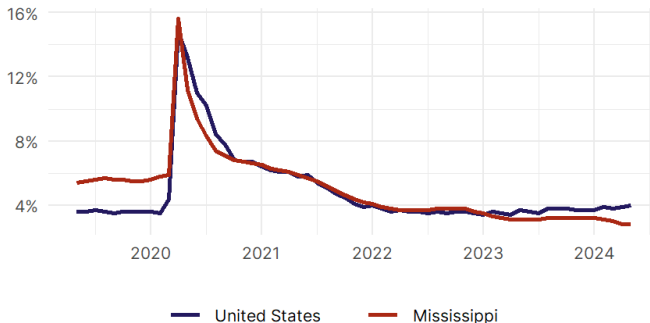

Mississippi Employment Snapshot

- In May, **Mississippi added 1,500 net payroll jobs** and the **unemployment rate remained unchanged at 2.8 percent.** In the prior month, Mississippi lost 500 net payroll jobs.
- Over the past 12 months, **Mississippi added 12,200 net payroll jobs** and the **unemployment rate fell by 0.3 percentage points from 3.1 percent.**
- Nationally, nonfarm payrolls **rose by 272,000 in May, or 0.2 percent.** Mississippi is **tied for 40th** in the nation for percentage gain in nonfarm payroll employment over the past 12 months.
- In May, **Mississippi's private sector added 1,200 net private payroll jobs**, and over the past 12 months it added 8,800 private payroll jobs. In the prior month, Mississippi lost 900 net private payroll jobs.
- In May, employment in Mississippi **rose by 3,322**, and over the past 12 months it rose by 6,039.
- **Mississippi's labor force participation rate rose to 53.8 percent** in May from 53.7 percent and **ranks 51st** in the nation. In the past 12 months, the labor force participation rate has fallen by 0.2 percentage points.

Mississippi
Unemployment Rate