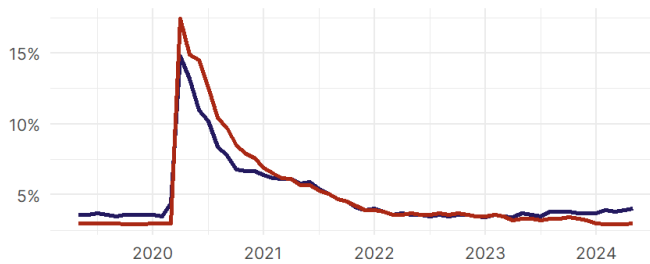

Massachusetts Employment Snapshot

- In May, **Massachusetts added 4,200 net payroll jobs** and the **unemployment rate rose by 0.1 percentage point to 3 percent.** In the prior month, Massachusetts lost 3,800 net payroll jobs.
- Over the past 12 months, **Massachusetts added 21,200 net payroll jobs** and the **unemployment rate fell by 0.3 percentage points from 3.3 percent.**
- Nationally, nonfarm payrolls **rose by 272,000 in May, or 0.2 percent.** Massachusetts **is tied for 46th** in the nation for percentage gain in nonfarm payroll employment over the past 12 months.
- In May, **Massachusetts's private sector added 4,700 net private payroll jobs**, and over the past 12 months it added 18,100 private payroll jobs. In the prior month, Massachusetts lost 3,300 net private payroll jobs.
- In May, employment in Massachusetts **rose by 7,536**, and over the past 12 months it rose by 39,330.
- **Massachusetts's labor force participation rate rose to 65.3 percent** in May from 65.1 percent and **is tied for 14th** in the nation. In the past 12 months, the labor force participation rate has risen by 0.2 percentage points.

Massachusetts
Unemployment Rate