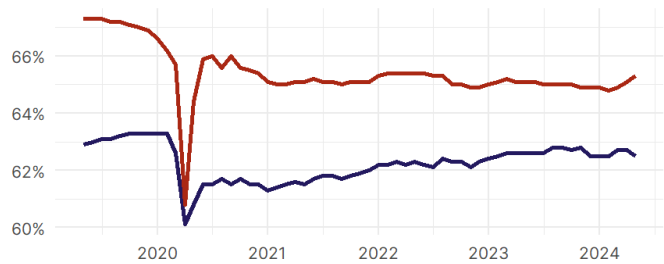

- In May, among the 50 states and the District of Columbia **unemployment fell in 13, rose in 17, and remained unchanged in 21.**
- The highest unemployment rate was 5.3 percent in **District of Columbia**, and the lowest was 2 percent in **North Dakota and South Dakota**. Nationally, the unemployment rate rose by 0.1 percentage point to 4 percent.
- In May, **payroll jobs rose in 42 states and fell in 9.** The largest payroll job percent increase was 0.9 percent in **Idaho**. The largest payroll job percent decline was 0.3 percent in **Minnesota**.

Massachusetts Employment Snapshot

- In May, **Massachusetts added 4,200 net payroll jobs** and the **unemployment rate rose by 0.1 percentage point to 3 percent.** In the prior month, Massachusetts lost 3,800 net payroll jobs.
- Over the past 12 months, **Massachusetts added 21,200 net payroll jobs** and the **unemployment rate fell by 0.3 percentage points from 3.3 percent.**
- Nationally, nonfarm payrolls **rose by 272,000 in May, or 0.2 percent.** Massachusetts **is tied for 46th** in the nation for percentage gain in nonfarm payroll employment over the past 12 months.
- In May, **Massachusetts's private sector added 4,700 net private payroll jobs**, and over the past 12 months it added 18,100 private payroll jobs. In the prior month, Massachusetts lost 3,300 net private payroll jobs.
- In May, employment in Massachusetts **rose by 7,536**, and over the past 12 months it rose by 39,330.
- **Massachusetts's labor force participation rate rose to 65.3 percent** in May from 65.1 percent and **is tied for 14th** in the nation. In the past 12 months, the labor force participation rate has risen by 0.2 percentage points.

Massachusetts
Unemployment Rate

United States Massachusetts

Source: Bureau of Labor Statistics, data is seasonally adjusted

Massachusetts
Labor Force Participation Rate

United States Massachusetts

Source: Bureau of Labor Statistics, data is seasonally adjusted