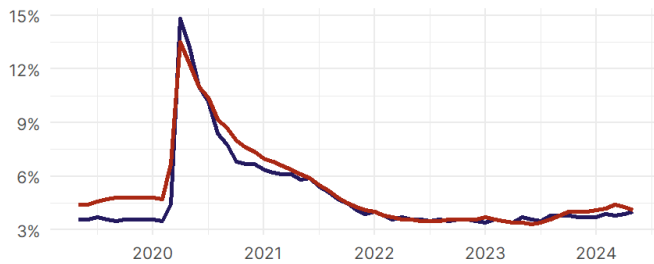

Louisiana Employment Snapshot

- In May, **Louisiana lost 3,400 net payroll jobs** and the **unemployment rate fell by 0.2 percentage point to 4.1 percent.** In the prior month, Louisiana added 6,700 net payroll jobs.
- Over the past 12 months, **Louisiana added 5,900 net payroll jobs** and the **unemployment rate rose by 0.7 percentage points from 3.4 percent.**
- Nationally, nonfarm payrolls **rose by 272,000 in May, or 0.2 percent.** Louisiana **ranks 48th** in the nation for percentage gain in nonfarm payroll employment over the past 12 months.
- In May, **Louisiana's private sector lost 4,000 net private payroll jobs**, and over the past 12 months it added 2,300 private payroll jobs. In the prior month, Louisiana added 5,000 net private payroll jobs.
- In May, employment in Louisiana **fell by 1,040**, and over the past 12 months it fell by 15,138.
- **Louisiana's labor force participation rate fell to 58.6 percent** in May from 58.8 percent and **ranks 44th** in the nation. In the past 12 months, the labor force participation rate has remained unchanged.

Louisiana
Unemployment Rate