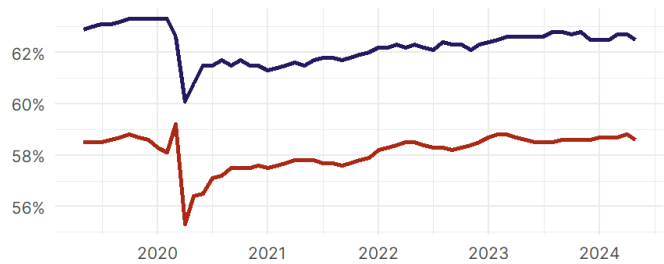

United States Louisiana

Source: Bureau of Labor Statistics, data is seasonally adjusted

Louisiana
Labor Force Participation Rate