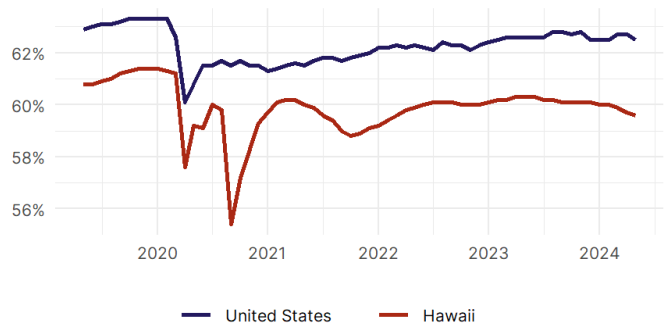

Source: Bureau of Labor Statistics, data is seasonally adjusted

Hawaii Labor Force Participation Rate