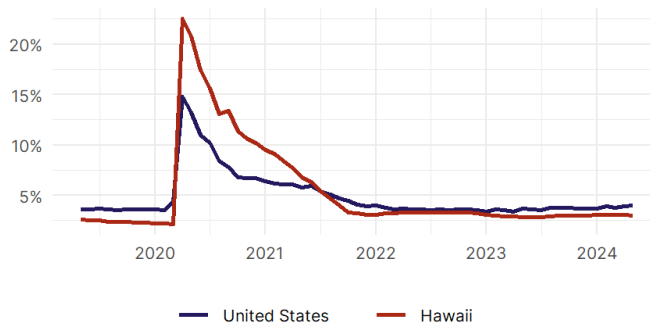

Hawaii Employment Snapshot

- In May, **Hawaii added 2,100 net payroll jobs** and the **unemployment rate fell by 0.1 percentage point to 3 percent.** In the prior month, Hawaii lost 1,800 net payroll jobs.
- Over the past 12 months, **Hawaii added 3,900 net payroll jobs** and the **unemployment rate rose by 0.2 percentage points from 2.8 percent.**
- Nationally, nonfarm payrolls **rose by 272,000 in May, or 0.2 percent.** Hawaii **is tied for 46th** in the nation for percentage gain in nonfarm payroll employment over the past 12 months.
- In May, **Hawaii's private sector remained unchanged with 0 net private payroll jobs,** and over the past 12 months it added 900 private payroll jobs. In the prior month, Hawaii added 500 net private payroll jobs.
- In May, employment in Hawaii **fell by 599,** and over the past 12 months it fell by 9,179.
- **Hawaii's labor force participation rate fell to 59.6 percent** in May from 59.7 percent and **is tied for 40th** in the nation. In the past 12 months, the labor force participation rate has fallen by 0.7 percentage points.

Hawaii Unemployment Rate