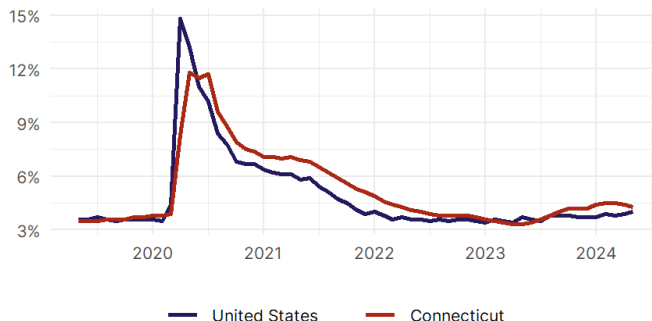

Connecticut Employment Snapshot

- In May, **Connecticut added 4,700 net payroll jobs** and the **unemployment rate fell by 0.1 percentage point to 4.3 percent.** In the prior month, Connecticut added 1,600 net payroll jobs.
- Over the past 12 months, **Connecticut added 18,000 net payroll jobs** and the **unemployment rate rose by 1 percentage points from 3.3 percent.**
- Nationally, nonfarm payrolls **rose by 272,000 in May, or 0.2 percent.** Connecticut **is tied for 38th** in the nation for percentage gain in nonfarm payroll employment over the past 12 months.
- In May, **Connecticut's private sector added 4,200 net private payroll jobs**, and over the past 12 months it added 15,600 private payroll jobs. In the prior month, Connecticut added 700 net private payroll jobs.
- In May, employment in Connecticut **rose by 5,091**, and over the past 12 months it rose by 6,140.
- **Connecticut's labor force participation rate rose to 64.7 percent** in May from 64.6 percent and **ranks 19th** in the nation. In the past 12 months, the labor force participation rate has risen by 0.5 percentage points.

Connecticut
Unemployment Rate

Source: Bureau of Labor Statistics, data is seasonally adjusted