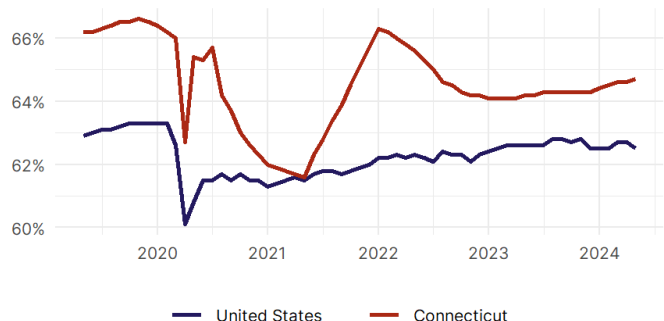

Connecticut
Labor Force Participation Rate

Source: Bureau of Labor Statistics, data is seasonally adjusted

Read the full release (<https://www.jec.senate.gov/public/index.cfm/republicans/ct/>)