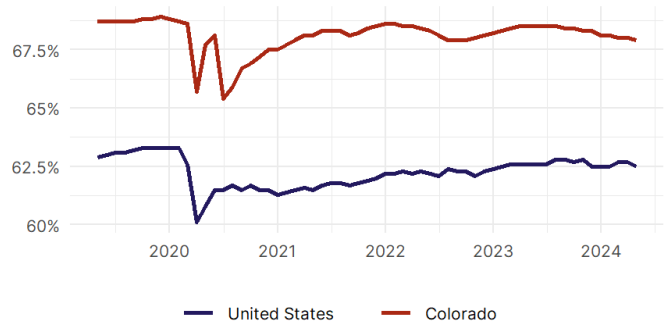

Colorado Labor Force Participation Rate

Source: Bureau of Labor Statistics, data is seasonally adjusted

Read the full release (<https://www.jec.senate.gov/public/index.cfm/republicans/co/>)