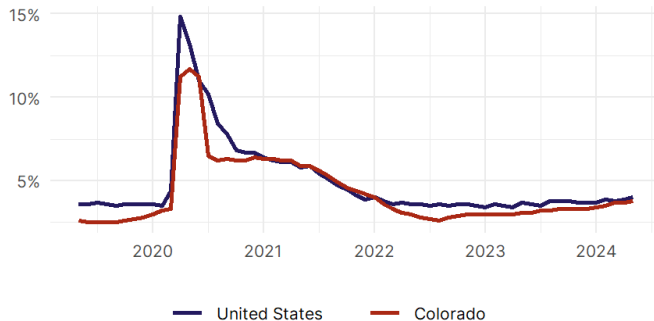

Colorado Employment Snapshot

- In May, **Colorado added 9,800 net payroll jobs** and the **unemployment rate rose by 0.1 percentage point to 3.8 percent.** In the prior month, Colorado added 500 net payroll jobs.
- Over the past 12 months, **Colorado added 55,400 net payroll jobs** and the **unemployment rate rose by 0.7 percentage points from 3.1 percent.**
- Nationally, nonfarm payrolls **rose by 272,000 in May, or 0.2 percent.** Colorado **is tied for 14th** in the nation for percentage gain in nonfarm payroll employment over the past 12 months.
- In May, **Colorado's private sector added 7,900 net private payroll jobs**, and over the past 12 months it added 29,900 private payroll jobs. In the prior month, Colorado lost 1,000 net private payroll jobs.
- In May, employment in Colorado **fell by 6,264**, and over the past 12 months it fell by 21,946.
- **Colorado's labor force participation rate fell to 67.9 percent** in May from 68 percent and **ranks 6th** in the nation. In the past 12 months, the labor force participation rate has fallen by 0.6 percentage points.

Colorado Unemployment Rate

Source: Bureau of Labor Statistics, data is seasonally adjusted