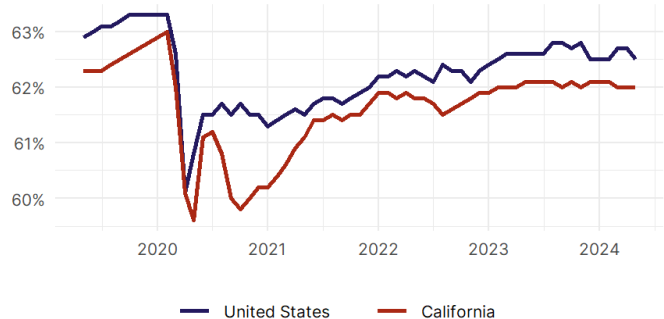

California
Labor Force Participation Rate

Source: Bureau of Labor Statistics, data is seasonally adjusted

Read the full release (<https://www.jec.senate.gov/public/index.cfm/republicans/ca/>)