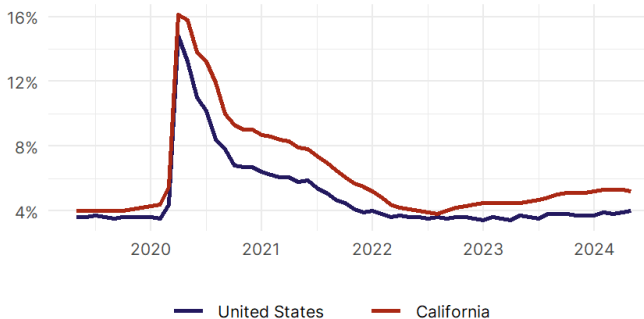

California Employment Snapshot

- In May, **California added 43,700 net payroll jobs** and the **unemployment rate fell by 0.1 percentage point to 5.2 percent.** In the prior month, California added 4,100 net payroll jobs.
- Over the past 12 months, **California added 207,700 net payroll jobs** and the **unemployment rate rose by 0.7 percentage points from 4.5 percent.**
- Nationally, nonfarm payrolls **rose by 272,000 in May, or 0.2 percent.** California **is tied for 34th** in the nation for percentage gain in nonfarm payroll employment over the past 12 months.
- In May, **California's private sector added 38,100 net private payroll jobs**, and over the past 12 months it added 148,300 private payroll jobs. In the prior month, California added 1,200 net private payroll jobs.
- In May, employment in California **rose by 9,549**, and over the past 12 months it fell by 113,471.
- **California's labor force participation rate remained steady at 62 percent** in May and **ranks 34th** in the nation. In the past 12 months, the labor force participation rate has fallen by 0.1 percentage points.

California
Unemployment Rate

Source: Bureau of Labor Statistics, data is seasonally adjusted