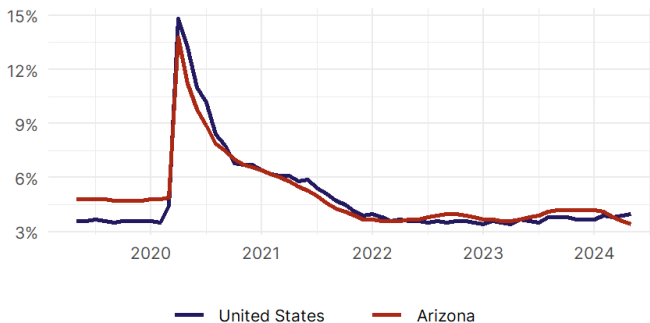

Arizona Employment Snapshot

- In May, **Arizona added 4,400 net payroll jobs** and the **unemployment rate fell by 0.2 percentage point to 3.4 percent.** In the prior month, Arizona added 7,800 net payroll jobs.
- Over the past 12 months, **Arizona added 74,900 net payroll jobs** and the **unemployment rate fell by 0.3 percentage points from 3.7 percent.**
- Nationally, nonfarm payrolls **rose by 272,000 in May, or 0.2 percent.** Arizona **is tied for 7th** in the nation for percentage gain in nonfarm payroll employment over the past 12 months.
- In May, **Arizona's private sector added 4,200 net private payroll jobs**, and over the past 12 months it added 65,100 private payroll jobs. In the prior month, Arizona added 7,700 net private payroll jobs.
- In May, employment in Arizona **rose by 8,487**, and over the past 12 months it rose by 69,724.
- **Arizona's labor force participation rate remained steady at 62.2 percent** in May and **ranks 33rd** in the nation. In the past 12 months, the labor force participation rate has risen by 0.2 percentage points.

Arizona Unemployment Rate