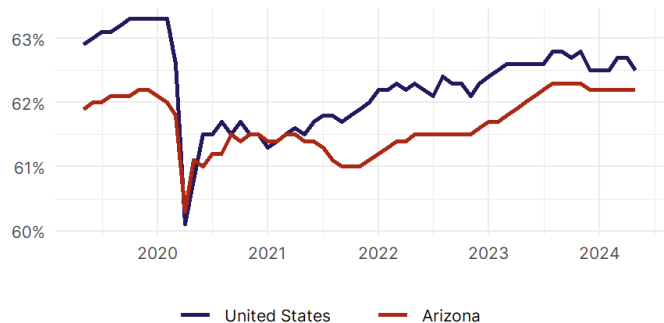

Source: Bureau of Labor Statistics, data is seasonally adjusted

Arizona Labor Force Participation Rate