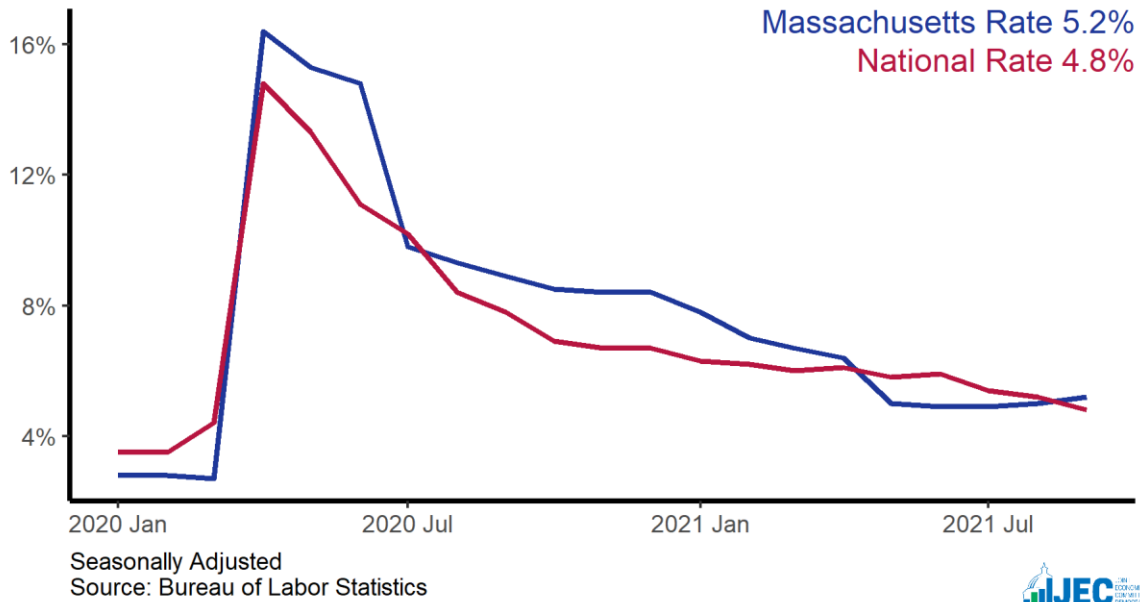

Massachusetts Unemployment Rate

State and national unemployment rates, since January 2020